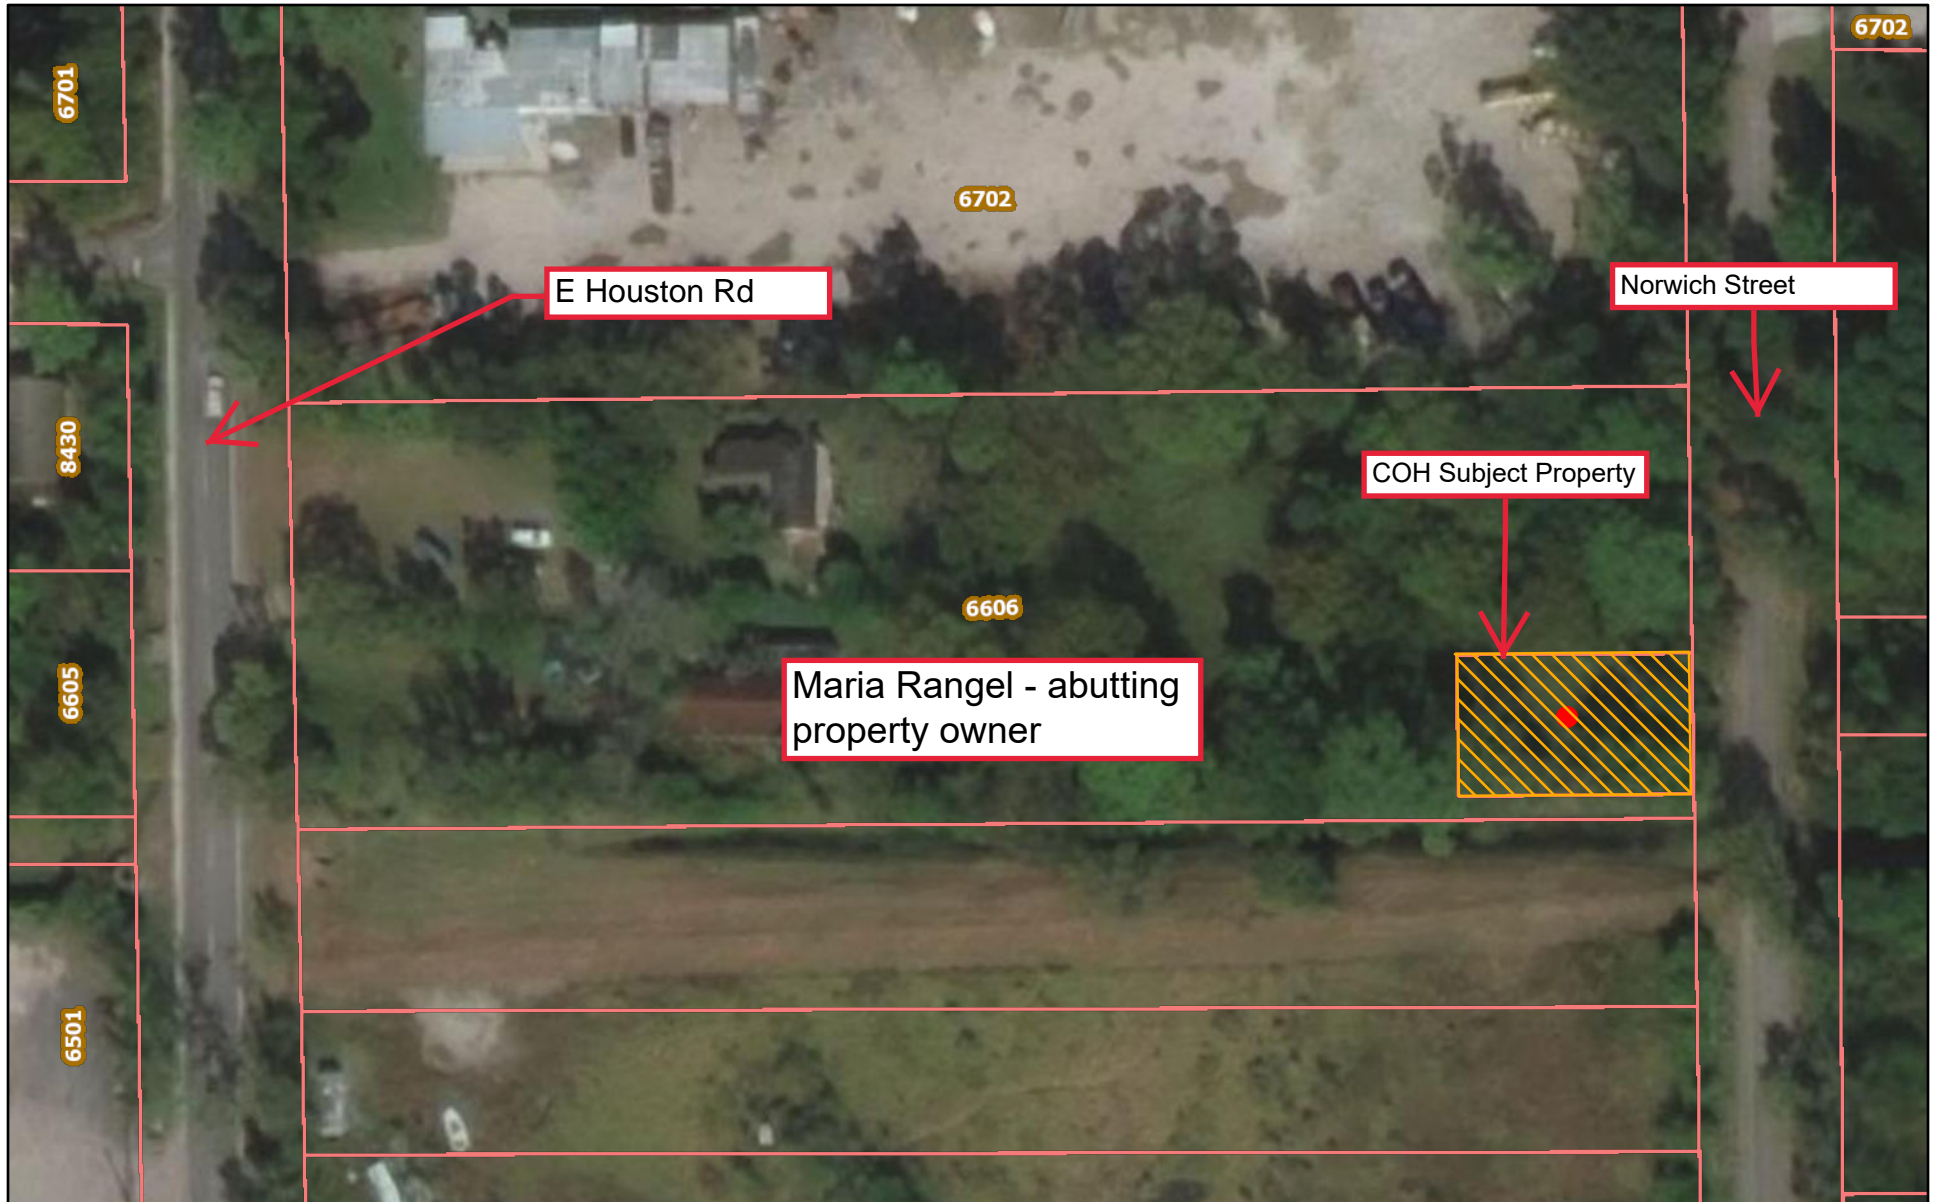

Sale of a ±6,000 square feet tract of fee-owned land, located at the 6600 Block of Norwich Street, being out of Tract 3 of the East Houston Subdivision, in the J.L. Stanley Survey, A-700.

May 15, 2020

drawGraphics_poly

 User drawn polygons

 User drawn points

 Parcels

Parcel Address Labels

1:1,128

Source: Esri, DigitalGlobe, GeoEye, Earthstar Geographics, CNES/Airbus