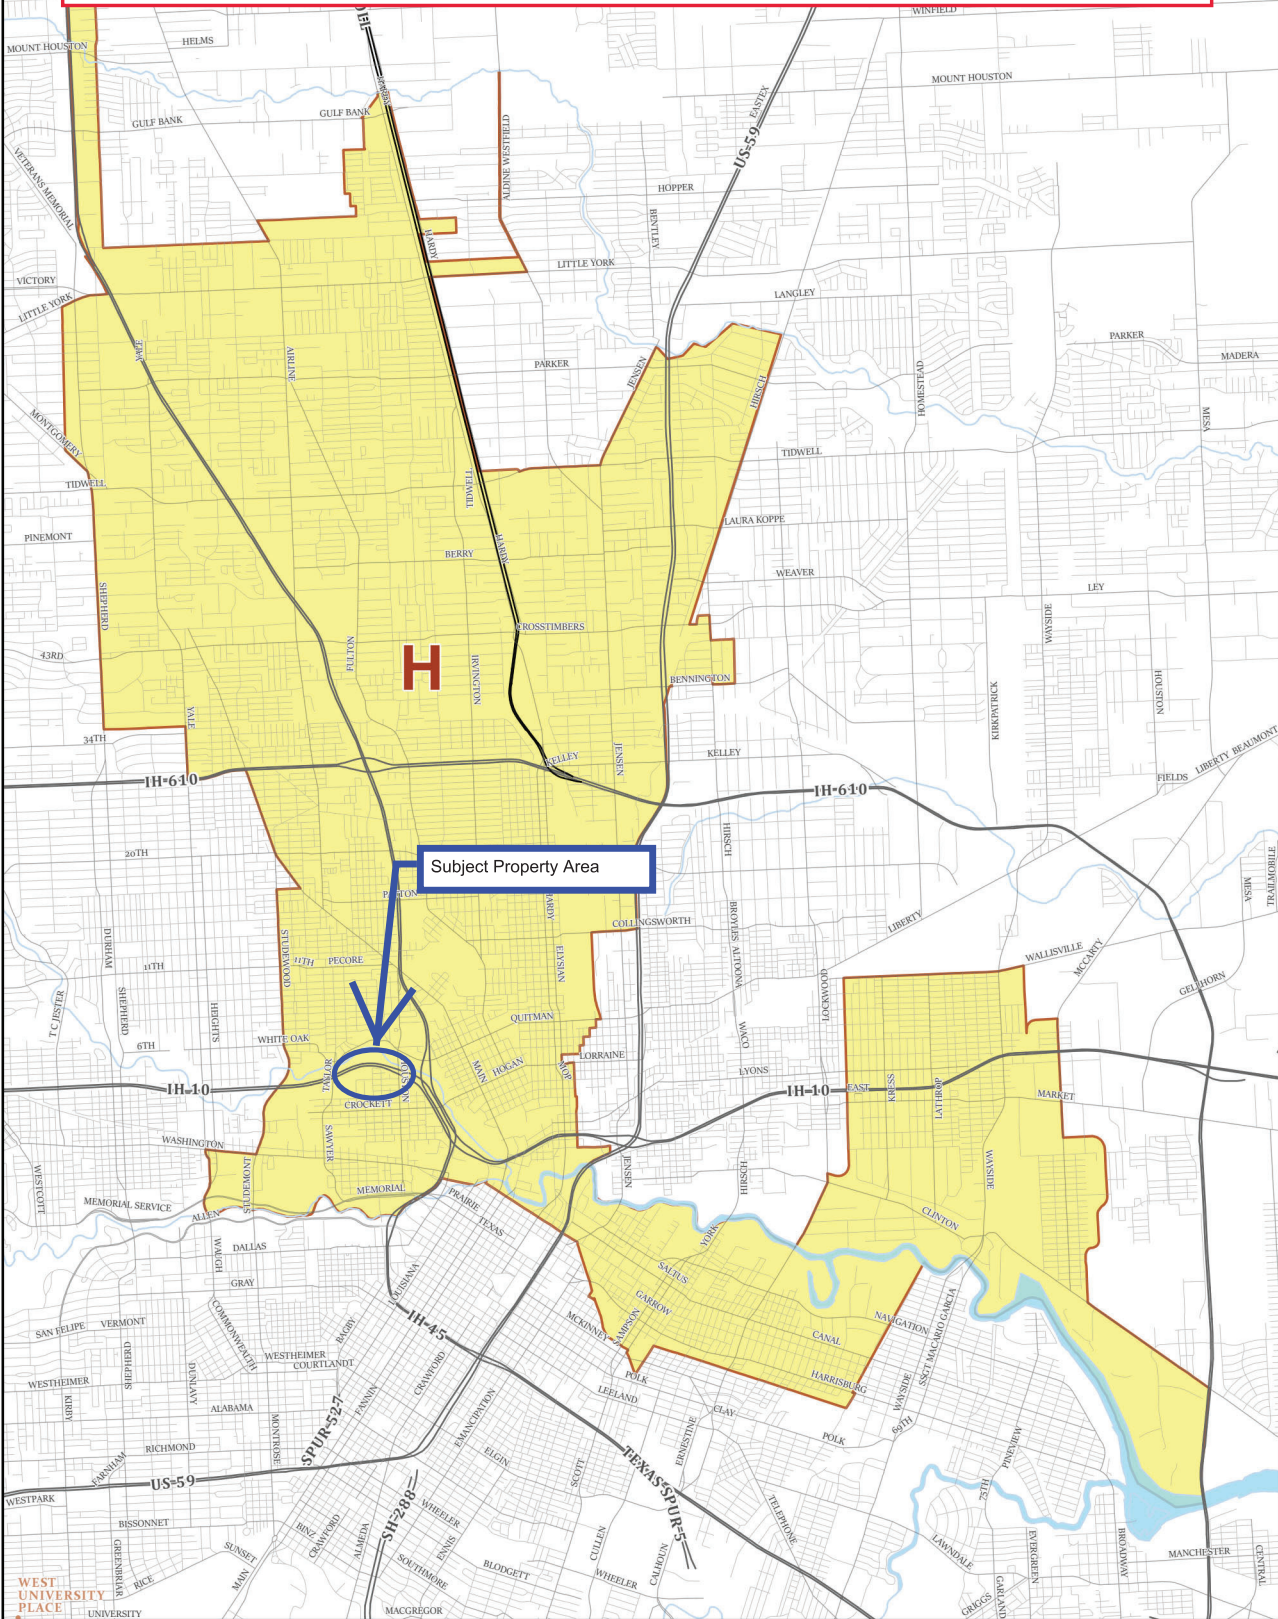

COUNCIL DISTRICT H

City of Houston Council District H - Karla Cisneros

Source: COGIS Database
Date: January 2020
Reference: P120952_H

0 0.5 1 2 Miles

This map is made available for reference purposes only and should not be substituted for a survey product. The City of Houston will not accept liability of any kind in conjunction with its use.