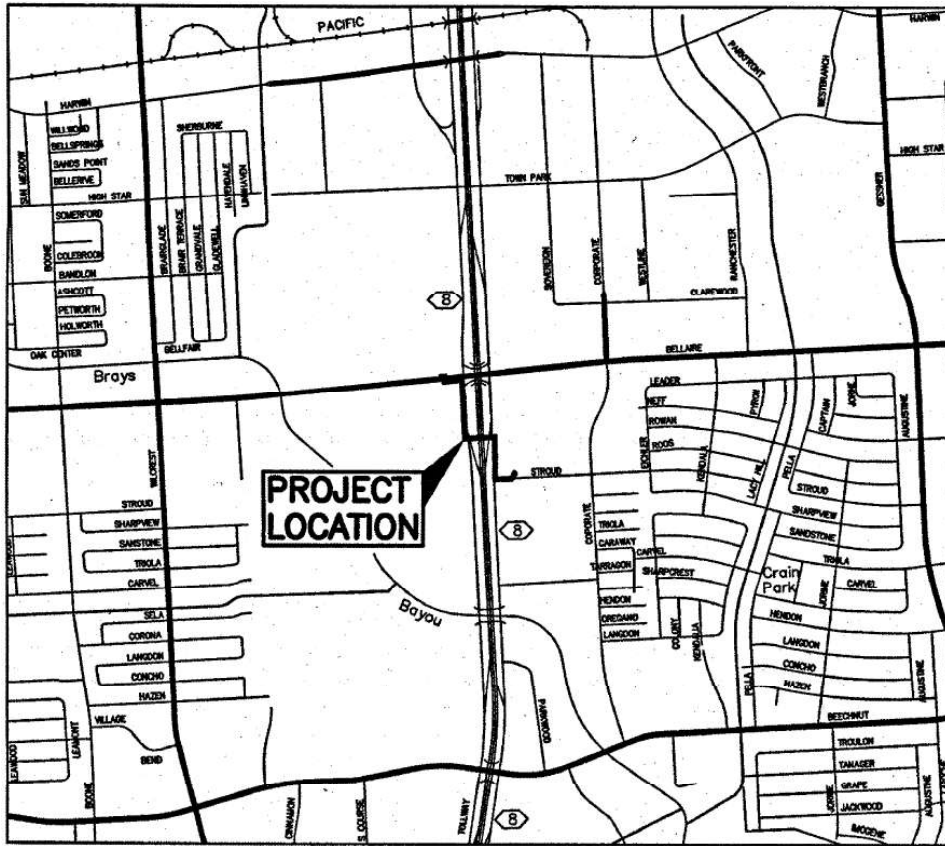

BAYFIELD VICINITY MAP

Council District E

KEY MAP NO 618 J,N & 617 R
 GIMS MAP NO 5949A, 5949B, 5949D, 5950A & 5950C

VICINITY MAP
 KEY MAP NO: 529 H
 GIMS MAP NO:
 4955c, 4954a, 4954b
 COUNCIL DISTRICT: J

Stroud Lift Station - Council District J