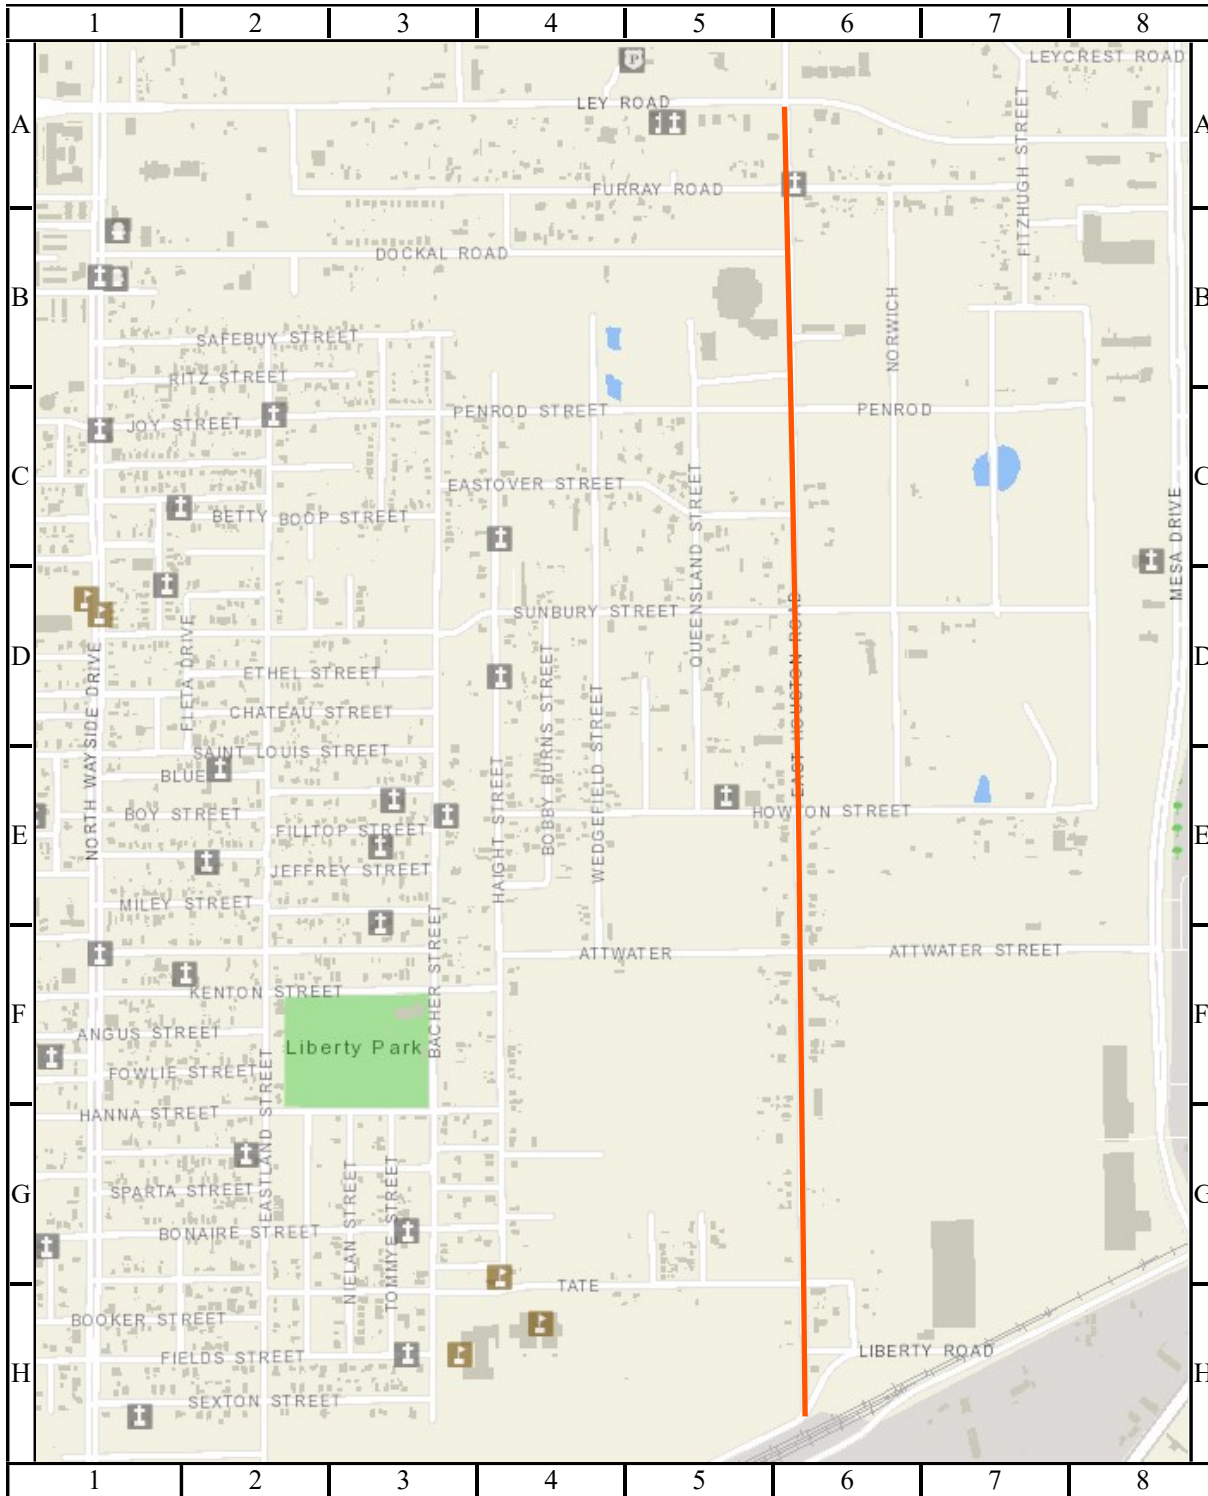

**CITY OF HOUSTON**  
 City Wide Overlay Package #23  
 N-321037-0073-4  
 WA#1  
 South Rice (Westpark - Elm)  
 Council District J

**CITY OF HOUSTON**  
 City Wide Overlay Package #23  
 N-321037-0073-4  
 WA#2  
 Easthaven (College - Canniff)  
 Council District E

**CITY OF HOUSTON**  
 City Wide Overlay Package #23  
 N-321037-0073-4  
 WA#3  
 Schurmier (Cullen - Wayside)  
 Council District D

**CITY OF HOUSTON**  
 City Wide Overlay Package #23  
 N-321037-0073-4  
 WA#4  
 Patterson (Hwy 6 - N. Eldridge Pkwy)  
 Council District A

**CITY OF HOUSTON**  
 City Wide Overlay Package #23  
 N-321037-0073-4  
 WA#5  
 E. Houston (Ley - Liberty)  
 Council District B

**CITY OF HOUSTON**  
 City Wide Overlay Package #23  
 N-321037-0073-4  
 WA#6  
 Addicks-Howell (I-10 to Memorial)  
 Council District G

**CITY OF HOUSTON**  
 City Wide Overlay Package #23  
 N-321037-0073-4  
 WA#7  
**Breen (E. Houston Rosslyn - W. City Limits)**