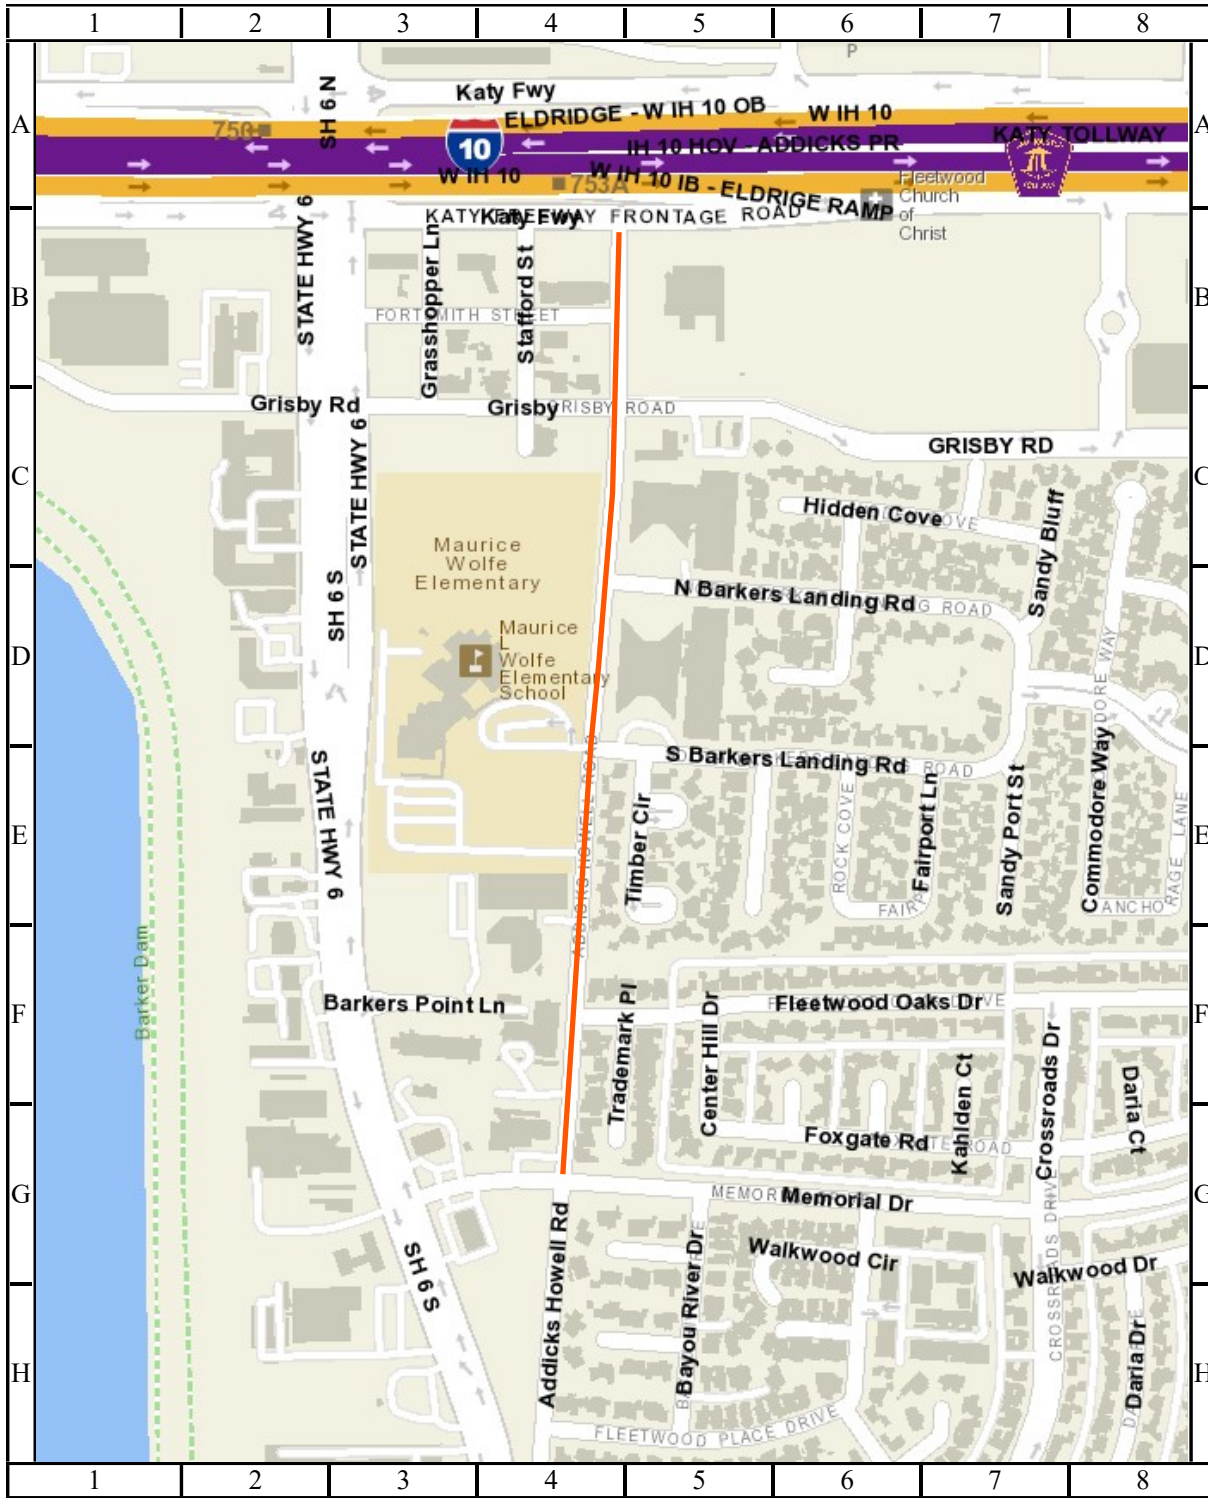

**CITY OF HOUSTON**  
 City Wide Overlay Package #23  
 N-321037-0073-4  
 WA#1  
 South Rice (Westpark - Elm)  
 Council District J

**CITY OF HOUSTON**  
 City Wide Overlay Package #23  
 N-321037-0073-4  
 WA#2  
 Easthaven (College - Canniff)  
 Council District E

**CITY OF HOUSTON**  
 City Wide Overlay Package #23  
 N-321037-0073-4  
 WA#3  
 Schurmier (Cullen - Wayside)  
 Council District D

**CITY OF HOUSTON**  
 City Wide Overlay Package #23  
 N-321037-0073-4  
 WA#4  
 Patterson (Hwy 6 - N. Eldridge Pkwy)  
 Council District A

**CITY OF HOUSTON**  
 City Wide Overlay Package #23  
 N-321037-0073-4  
 WA#5  
 E. Houston (Ley - Liberty)  
 Council District B

**CITY OF HOUSTON**  
 City Wide Overlay Package #23  
 N-321037-0073-4  
 WA#6  
 Addicks-Howell (I-10 to Memorial)  
 Council District G

**CITY OF HOUSTON**  
 City Wide Overlay Package #23  
 N-321037-0073-4  
 WA#7  
**Breen (E. Houston Rosslyn - W. City Limits)**