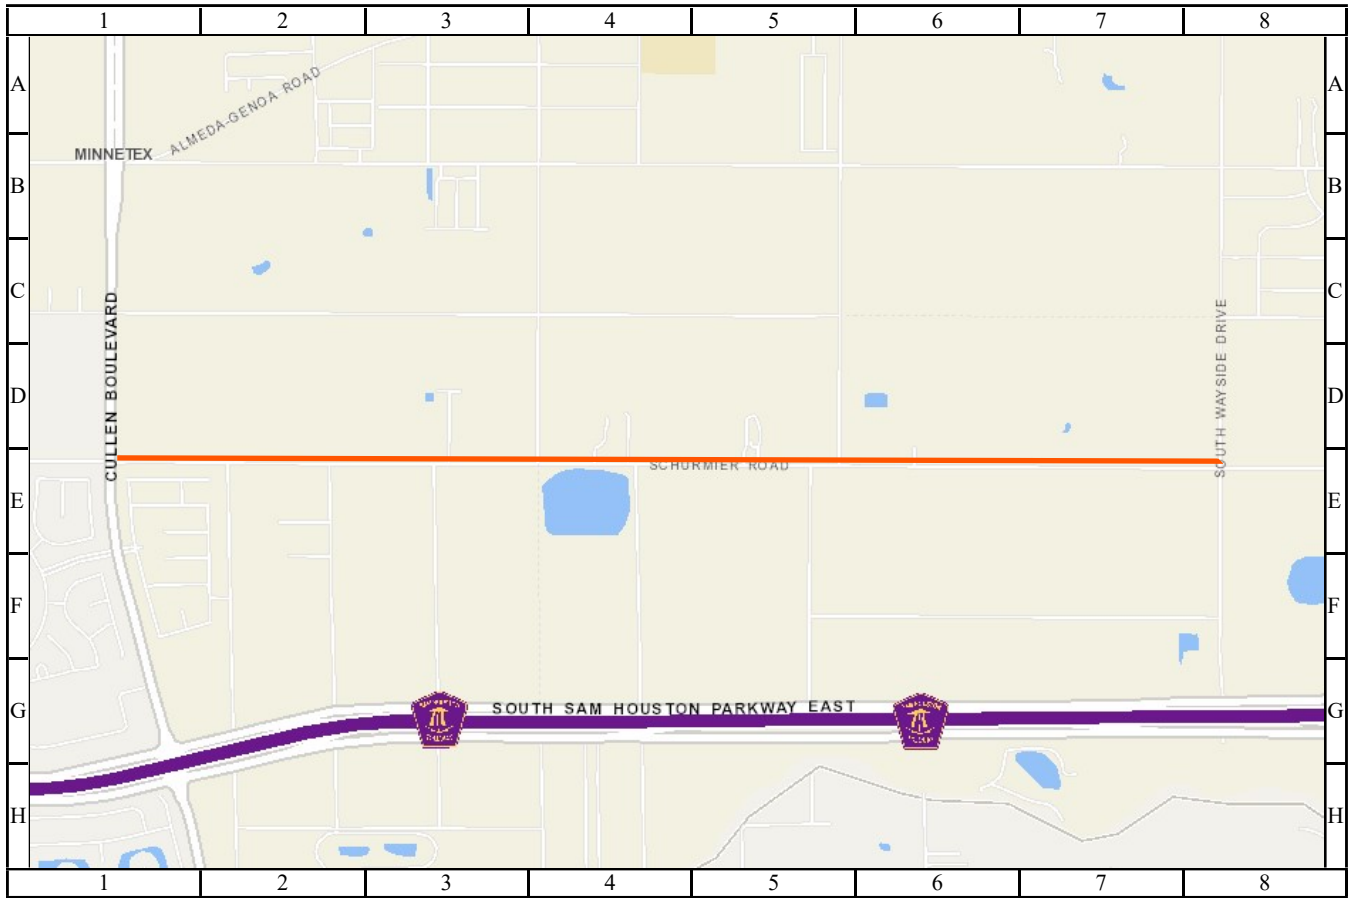

**CITY OF HOUSTON**  
 City Wide Overlay Package #23  
 N-321037-0073-4  
 WA#1  
 South Rice (Westpark - Elm)  
 Council District J

**CITY OF HOUSTON**  
 City Wide Overlay Package #23  
 N-321037-0073-4  
 WA#2  
 Easthaven (College - Canniff)  
 Council District E

**CITY OF HOUSTON**  
 City Wide Overlay Package #23  
 N-321037-0073-4  
 WA#3  
 Schurmier (Cullen - Wayside)  
 Council District D

**CITY OF HOUSTON**  
 City Wide Overlay Package #23  
 N-321037-0073-4  
 WA#4  
 Patterson (Hwy 6 - N. Eldridge Pkwy)  
 Council District A

**CITY OF HOUSTON**  
 City Wide Overlay Package #23  
 N-321037-0073-4  
 WA#5  
 E. Houston (Ley - Liberty)  
 Council District B

**CITY OF HOUSTON**  
 City Wide Overlay Package #23  
 N-321037-0073-4  
 WA#6  
 Addicks-Howell (I-10 to Memorial)  
 Council District G

**CITY OF HOUSTON**  
 City Wide Overlay Package #23  
 N-321037-0073-4  
 WA#7  
**Breen (E. Houston Rosslyn - W. City Limits)**