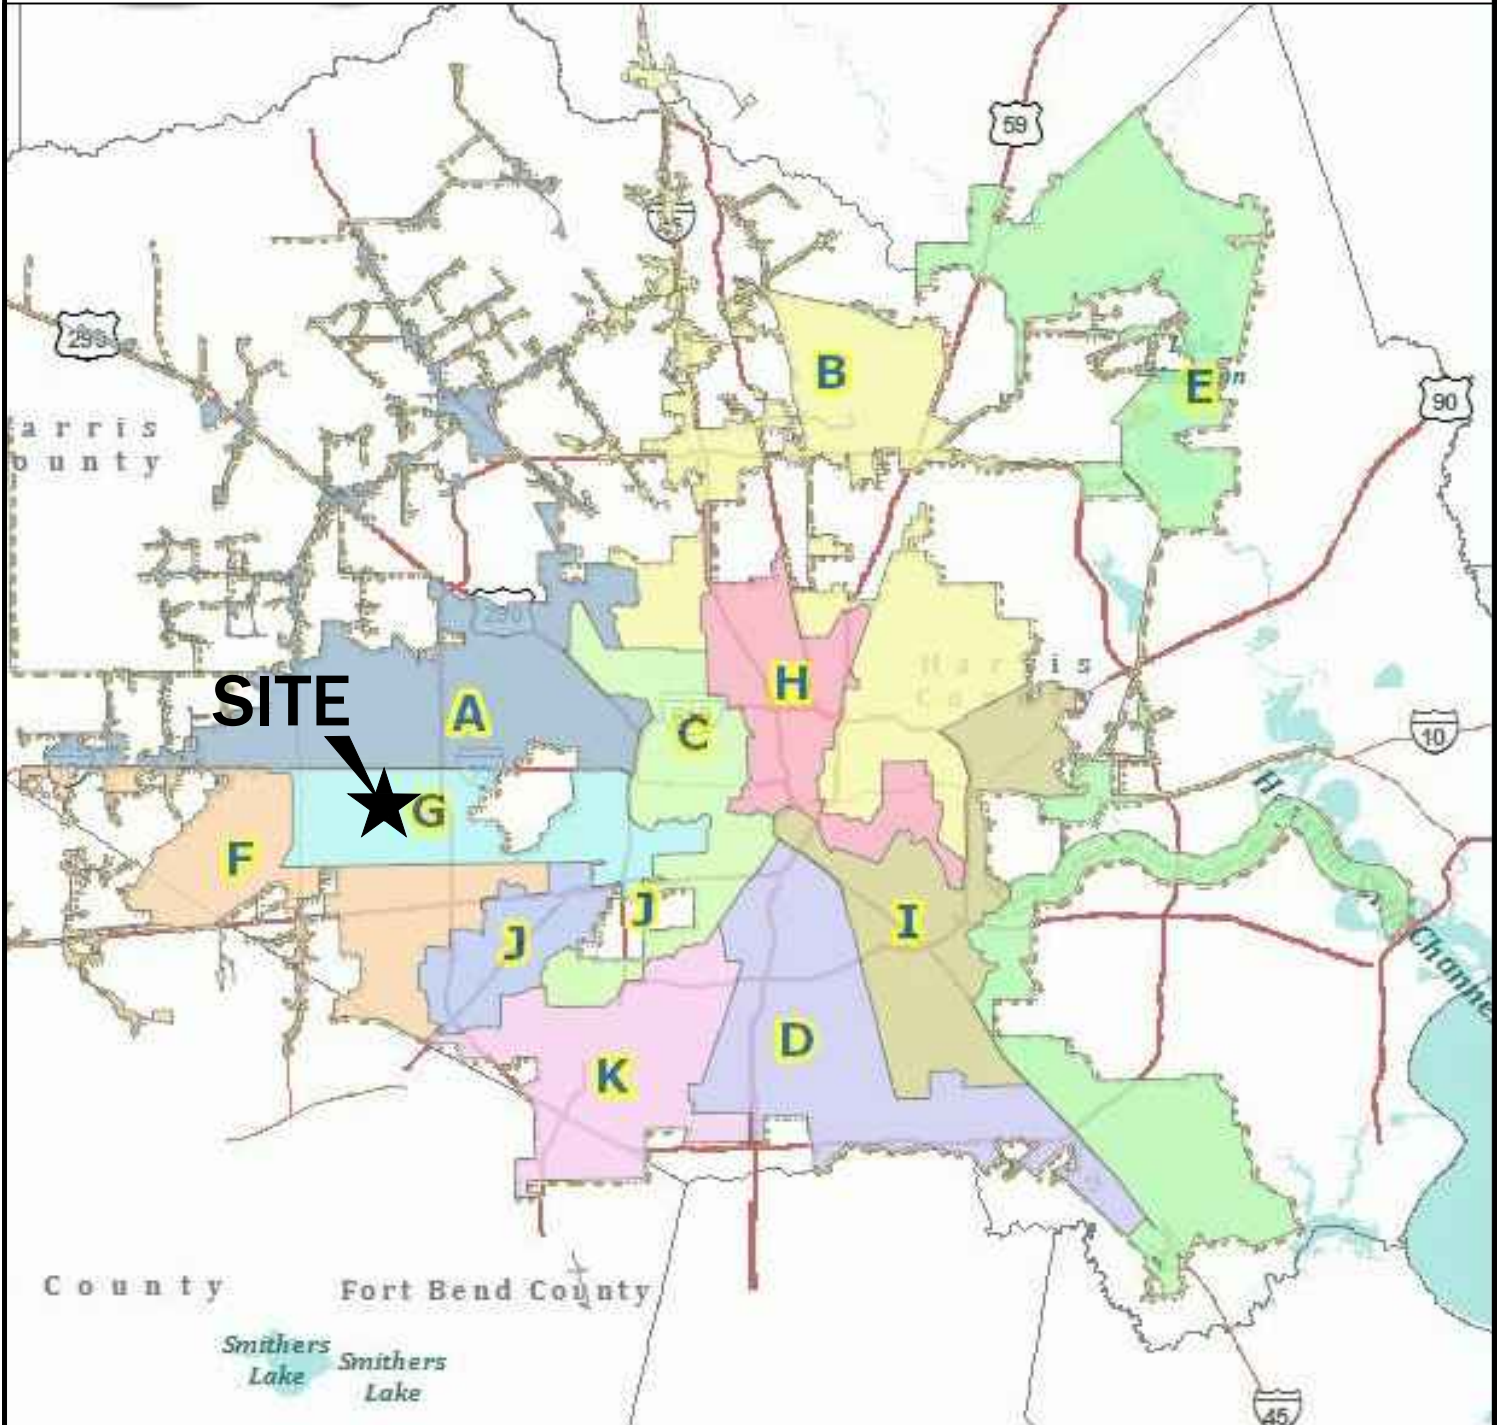

CITY OF HOUSTON
HARRIS COUNTY, TEXAS

WALDEMAR PARK
11815 WALDEMAR DR. HOUSTON, TX 77077

COUNCIL DISTRICT "G"

KEY MAP NO. 489S