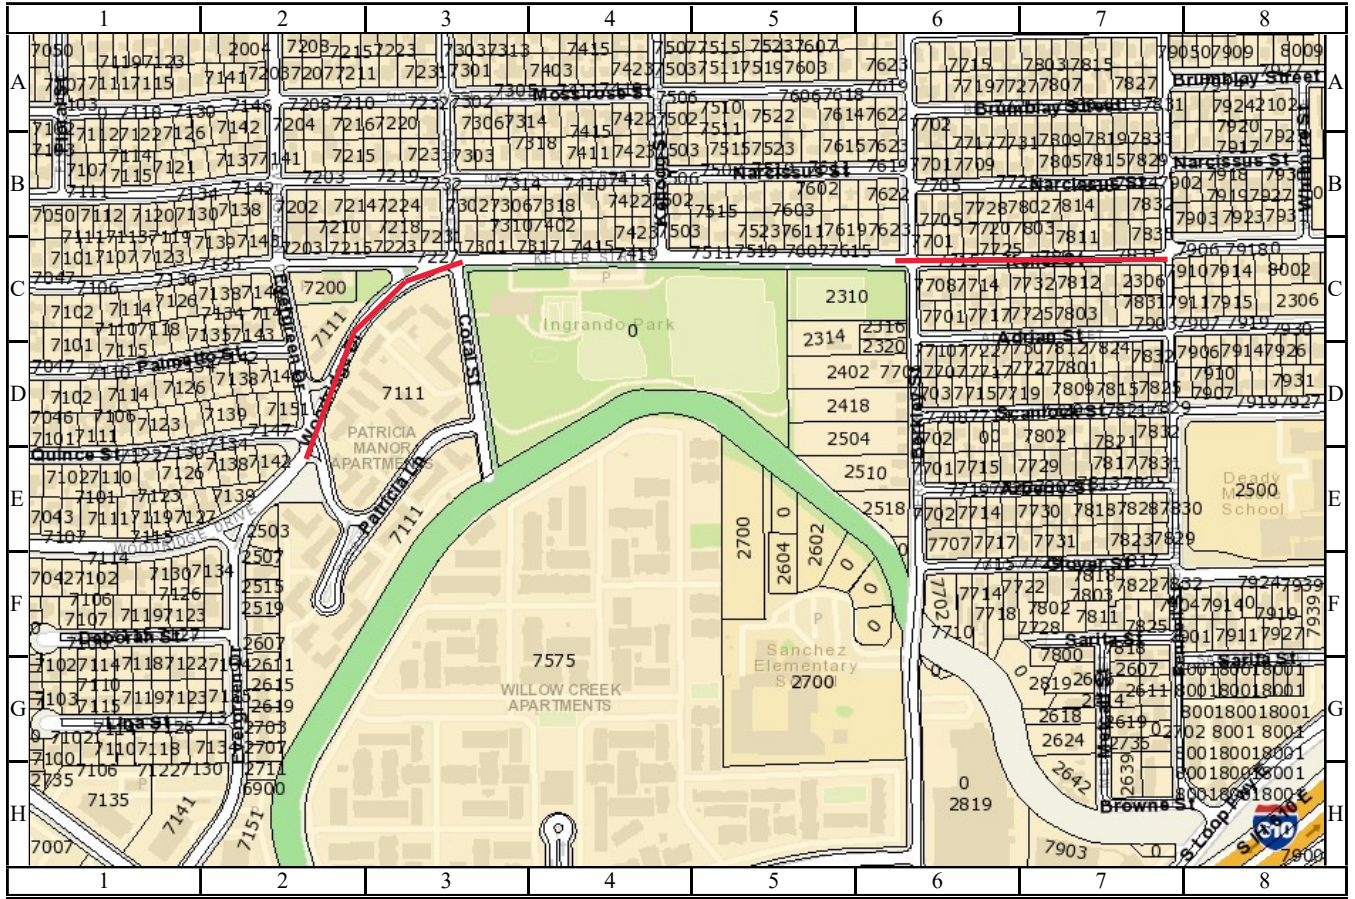

CITY OF HOUSTON
 City Wide Overlay Package #21
 N-321037-0070-4
 WA#1
 Liberty (Fields - U.S. 90)
 District I

CITY OF HOUSTON
 City Wide Overlay Package #21
 N-321037-0070-4
 WA#2
 Saums (Greenhouse - Barker-Cypress)
 District A

CITY OF HOUSTON
 City Wide Overlay Package #21
 N-321037-0070-4
 WA#5
 Willowbend (Albury - Cedarhurst)
 District K

CITY OF HOUSTON
 City Wide Overlay Package #21
 N-321037-0070-4
 WA#6
 Calhoun (Wheeler - North Dead End)
 District D

CITY OF HOUSTON
 City Wide Overlay Package #21
 N-321037-0070-4
 WA#7
Berry (Airline - Irvington)
 District H

CITY OF HOUSTON
 City Wide Overlay Package #21
 N-321037-0070-4
 WA#8
 Berry (Hardy Toll Rd - Jensen)
 District H

CITY OF HOUSTON
 City Wide Overlay Package #21
 N-321037-0070-4
 WA#9
 Knight (I-610 to Alameda)
 District K

CITY OF HOUSTON
N-321037-0070-4
 City Wide Overlay Package #21
 WA#10 Woodridge (Evergreen to Fennell)
 District I