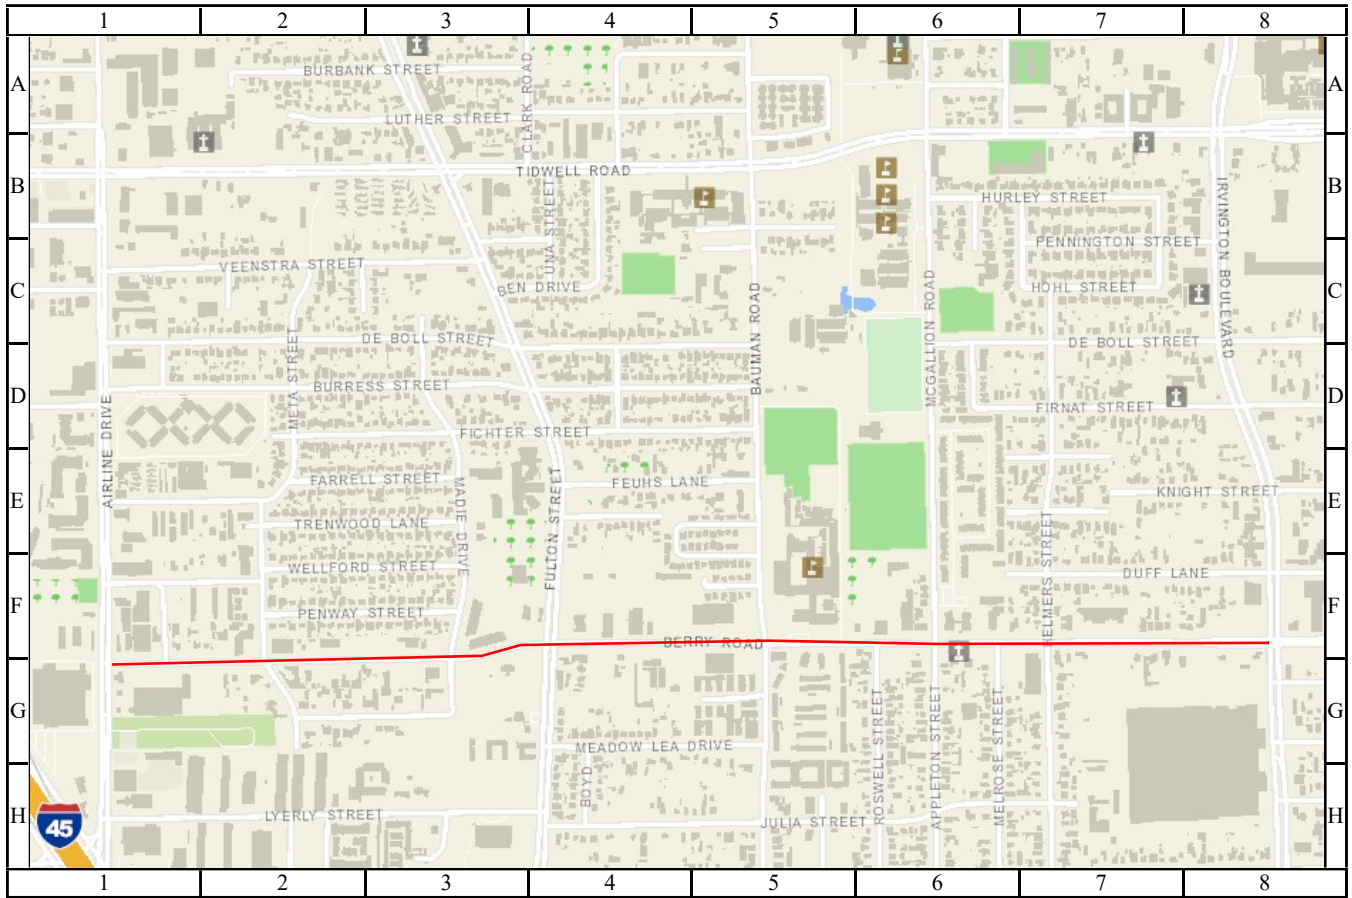

CITY OF HOUSTON
 City Wide Overlay Package #21
 N-321037-0070-4
 WA#1
 Liberty (Fields - U.S. 90)
 District I

CITY OF HOUSTON
 City Wide Overlay Package #21
 N-321037-0070-4
 WA#2
 Saums (Greenhouse - Barker-Cypress)
 District A

CITY OF HOUSTON
 City Wide Overlay Package #21
 N-321037-0070-4
 WA#3
 Chimney Rock (Southminster - RR)
 District K

CITY OF HOUSTON
 City Wide Overlay Package #21
 N-321037-0070-4
 WA#4
Danfield (Alameda School - Labrador)
 District K

CITY OF HOUSTON
 City Wide Overlay Package #21
 N-321037-0070-4
 WA#5
 Willowbend (Albury - Cedarhurst)
 District K

CITY OF HOUSTON
 City Wide Overlay Package #21
 N-321037-0070-4
 WA#6
 Calhoun (Wheeler - North Dead End)
 District D

CITY OF HOUSTON
 City Wide Overlay Package #21
 N-321037-0070-4
 WA#9
 Knight (I-610 to Alameda)
 District K

CITY OF HOUSTON
N-321037-0070-4
 City Wide Overlay Package #21
 WA#10 Woodridge (Evergreen to Fennell)
 District I