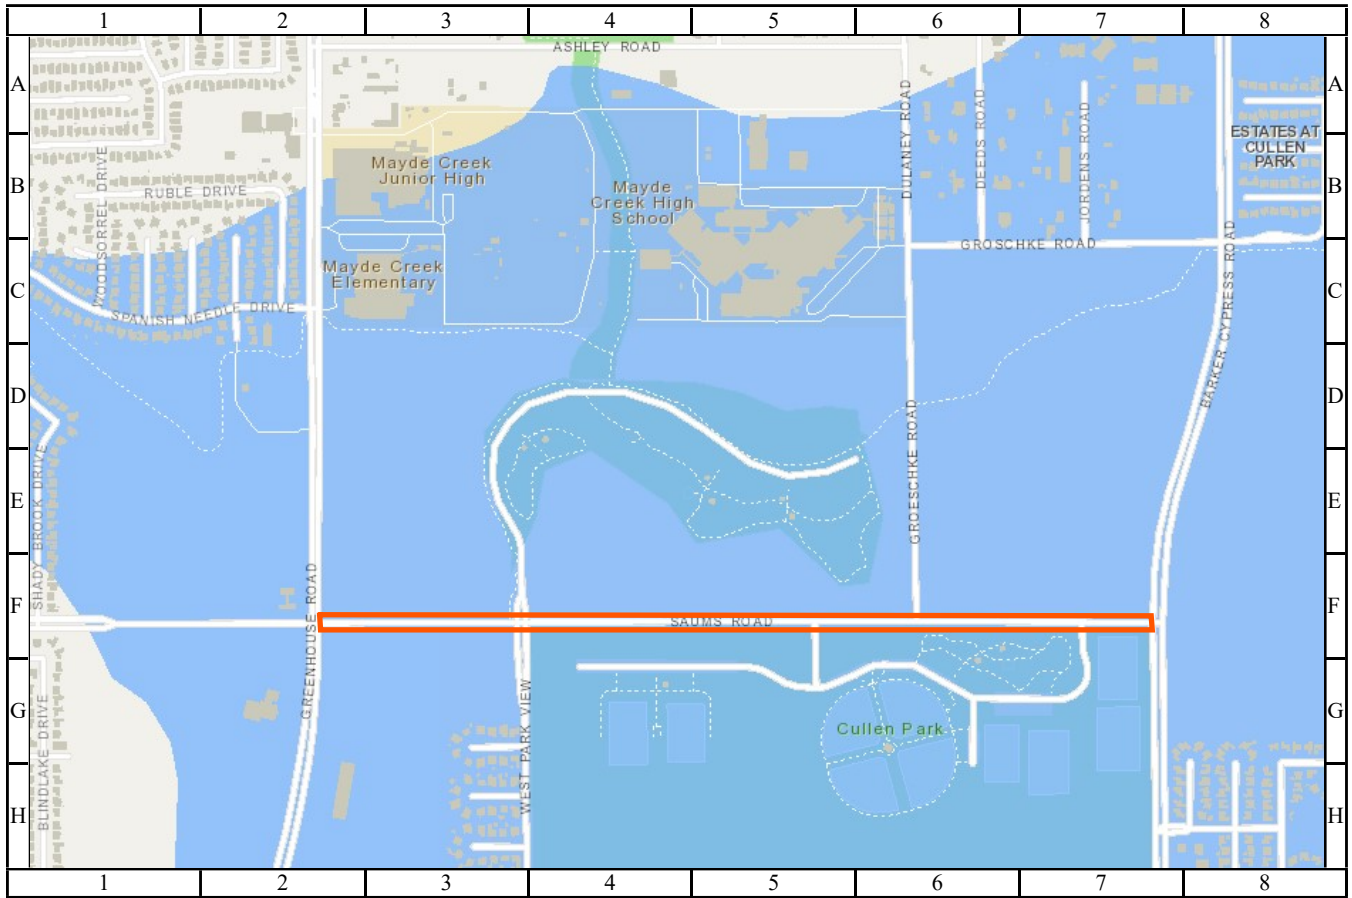

CITY OF HOUSTON
 City Wide Overlay Package #21
 N-321037-0070-4
 WA#1
 Liberty (Fields - U.S. 90)
 District I

CITY OF HOUSTON
 City Wide Overlay Package #21
 N-321037-0070-4
 WA#2
 Saums (Greenhouse - Barker-Cypress)
 District A

CITY OF HOUSTON
 City Wide Overlay Package #21
 N-321037-0070-4
 WA#3
 Chimney Rock (Southminster - RR)
 District K

CITY OF HOUSTON
 City Wide Overlay Package #21
 N-321037-0070-4
 WA#4
Danfield (Alameda School - Labrador)
 District K

CITY OF HOUSTON
 City Wide Overlay Package #21
 N-321037-0070-4
 WA#5
 Willowbend (Albury - Cedarhurst)
 District K

CITY OF HOUSTON
 City Wide Overlay Package #21
 N-321037-0070-4
 WA#6
 Calhoun (Wheeler - North Dead End)
 District D

CITY OF HOUSTON
 City Wide Overlay Package #21
 N-321037-0070-4
 WA#9
 Knight (I-610 to Alameda)
 District K

CITY OF HOUSTON
N-321037-0070-4
 City Wide Overlay Package #21
 WA#10 Woodridge (Evergreen to Fennell)
 District I