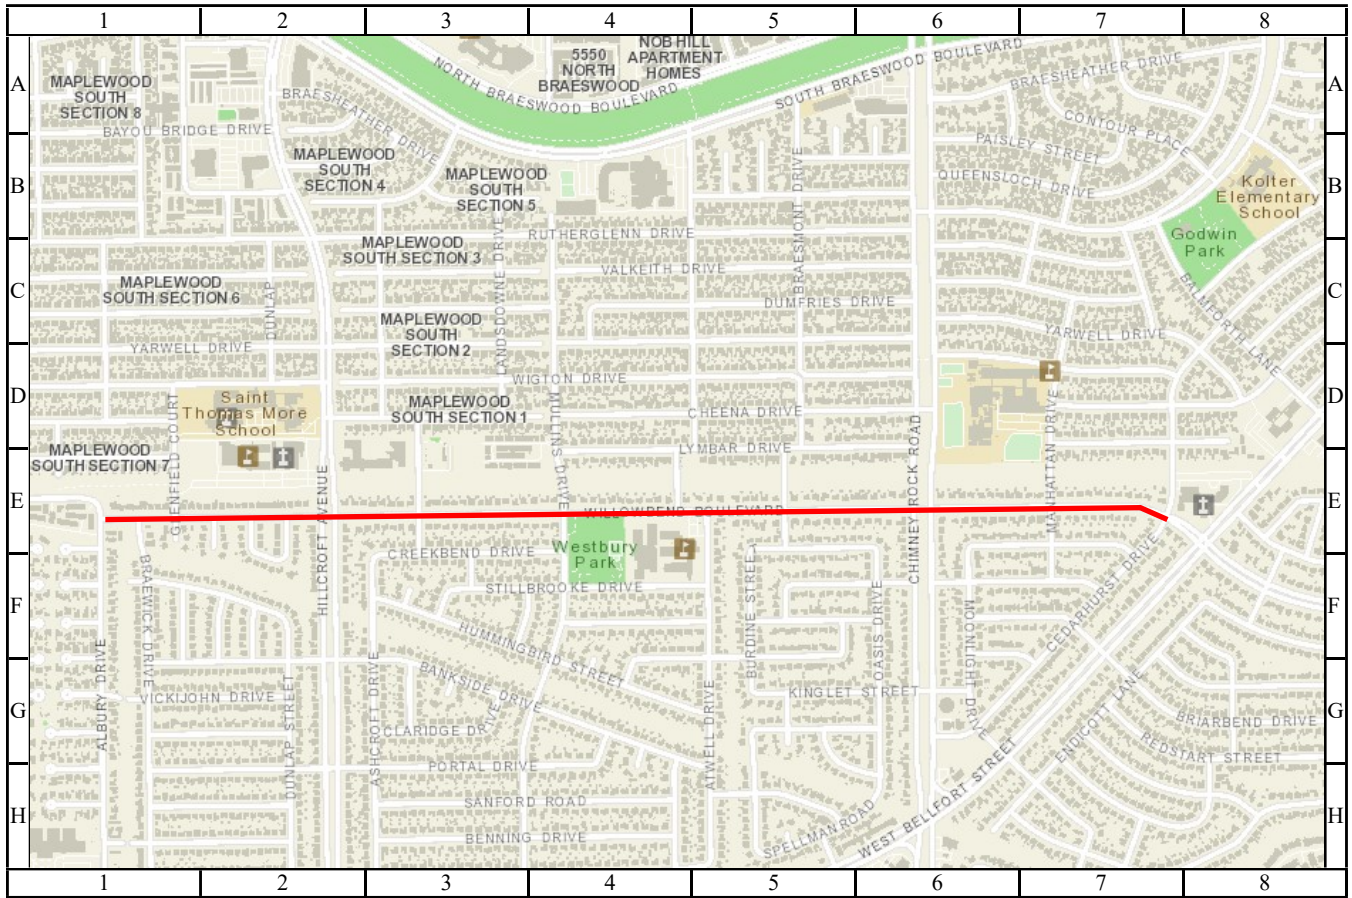

CITY OF HOUSTON
 City Wide Overlay Package #21
 N-321037-0070-4
 WA#1
 Liberty (Fields - U.S. 90)
 District I

CITY OF HOUSTON
 City Wide Overlay Package #21
 N-321037-0070-4
 WA#2
 Saums (Greenhouse - Barker-Cypress)
 District A

CITY OF HOUSTON
 City Wide Overlay Package #21
 N-321037-0070-4
 WA#3
 Chimney Rock (Southminster - RR)
 District K

CITY OF HOUSTON
 City Wide Overlay Package #21
 N-321037-0070-4
 WA#4
Danfield (Alameda School - Labrador)
 District K

CITY OF HOUSTON
 City Wide Overlay Package #21
 N-321037-0070-4
 WA#5
 Willowbend (Albury - Cedarhurst)
 District K

CITY OF HOUSTON
 City Wide Overlay Package #21
 N-321037-0070-4
 WA#6
 Calhoun (Wheeler - North Dead End)
 District D

CITY OF HOUSTON
 City Wide Overlay Package #21
 N-321037-0070-4
 WA#9
 Knight (I-610 to Alameda)
 District K

CITY OF HOUSTON
N-321037-0070-4
 City Wide Overlay Package #21
 WA#10 Woodridge (Evergreen to Fennell)
 District I