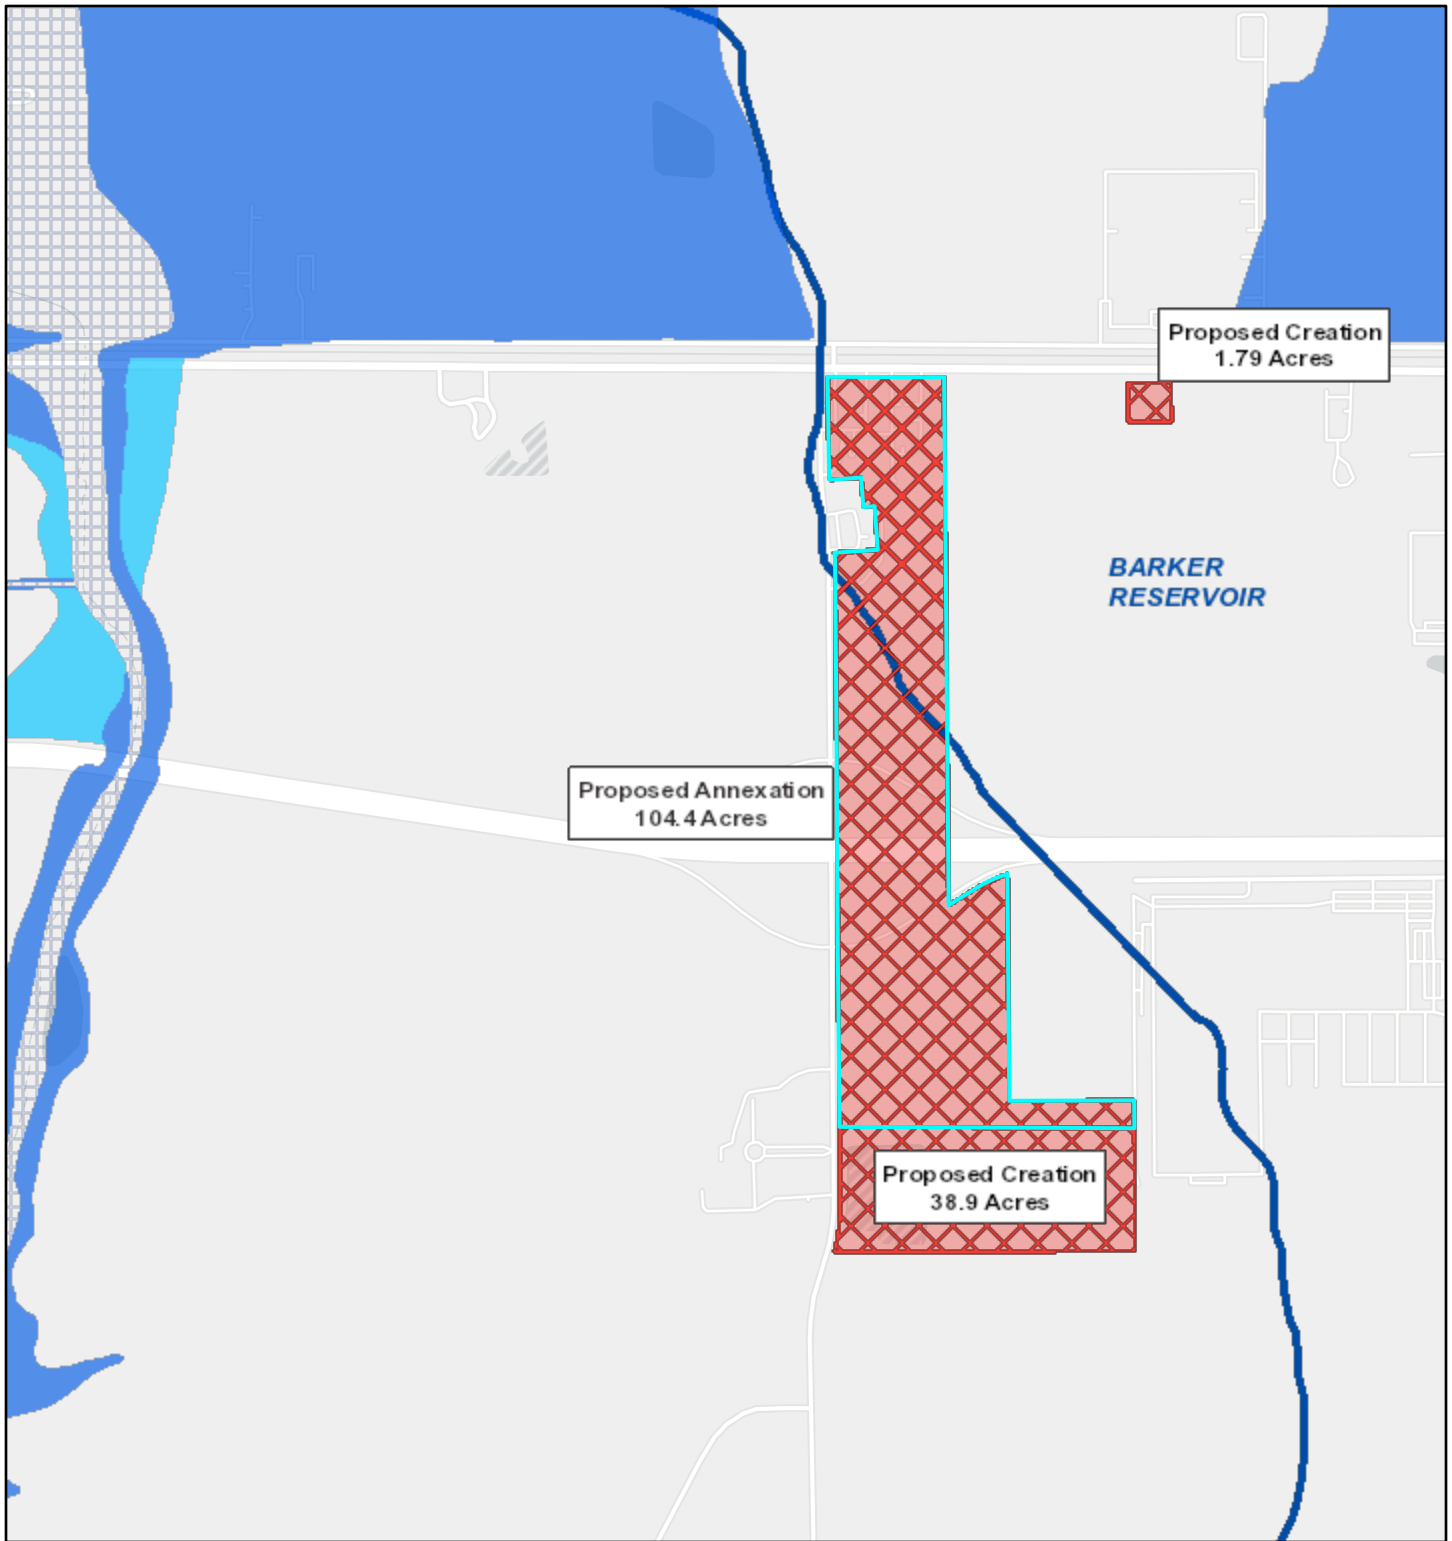

LOCATION MAP
SCALE : 1"=3,000'

EXHIBIT 1 - DISTRICT LOCATION MAP
WALLER COUNTY MUD NO. 24
WALLER COUNTY, TX
AUGUST 2021

Waller County Municipal Utility District No. 24 (145.09 acres)

8/3/2021, 1:21:22 PM

1:18,056

- Texas Senate Districts
- Texas House Districts
- 100 Year Floodplain
- 500 Year Floodplain
- Floodway
- City Limits
- Council Districts
- Existing Acreage of District
- Proposed Annexation