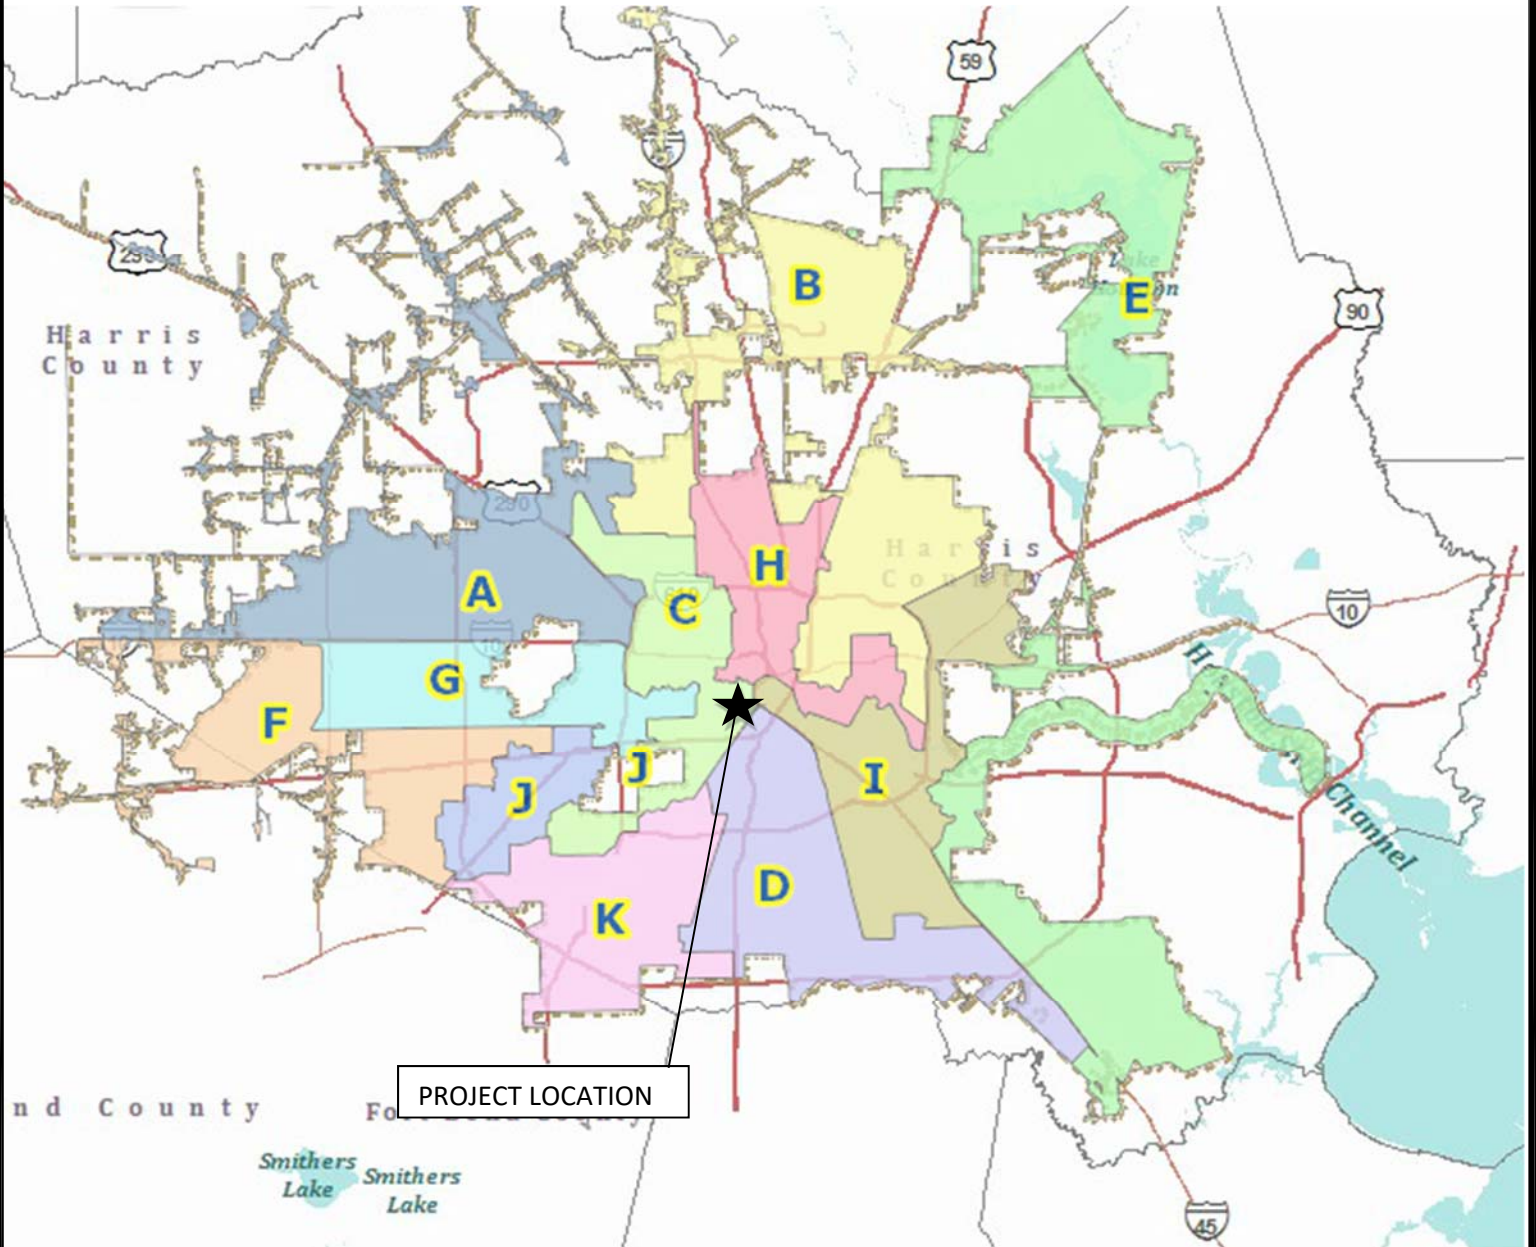

Avondale Promenade Park

424 Westheimer Road
Houston, TX 77006

**CITY OF HOUSTON
HARRIS COUNTY, TEXAS**

PROJECT LOCATION

Avondale Promenade Park

424 Westheimer Road
Houston, TX 77006