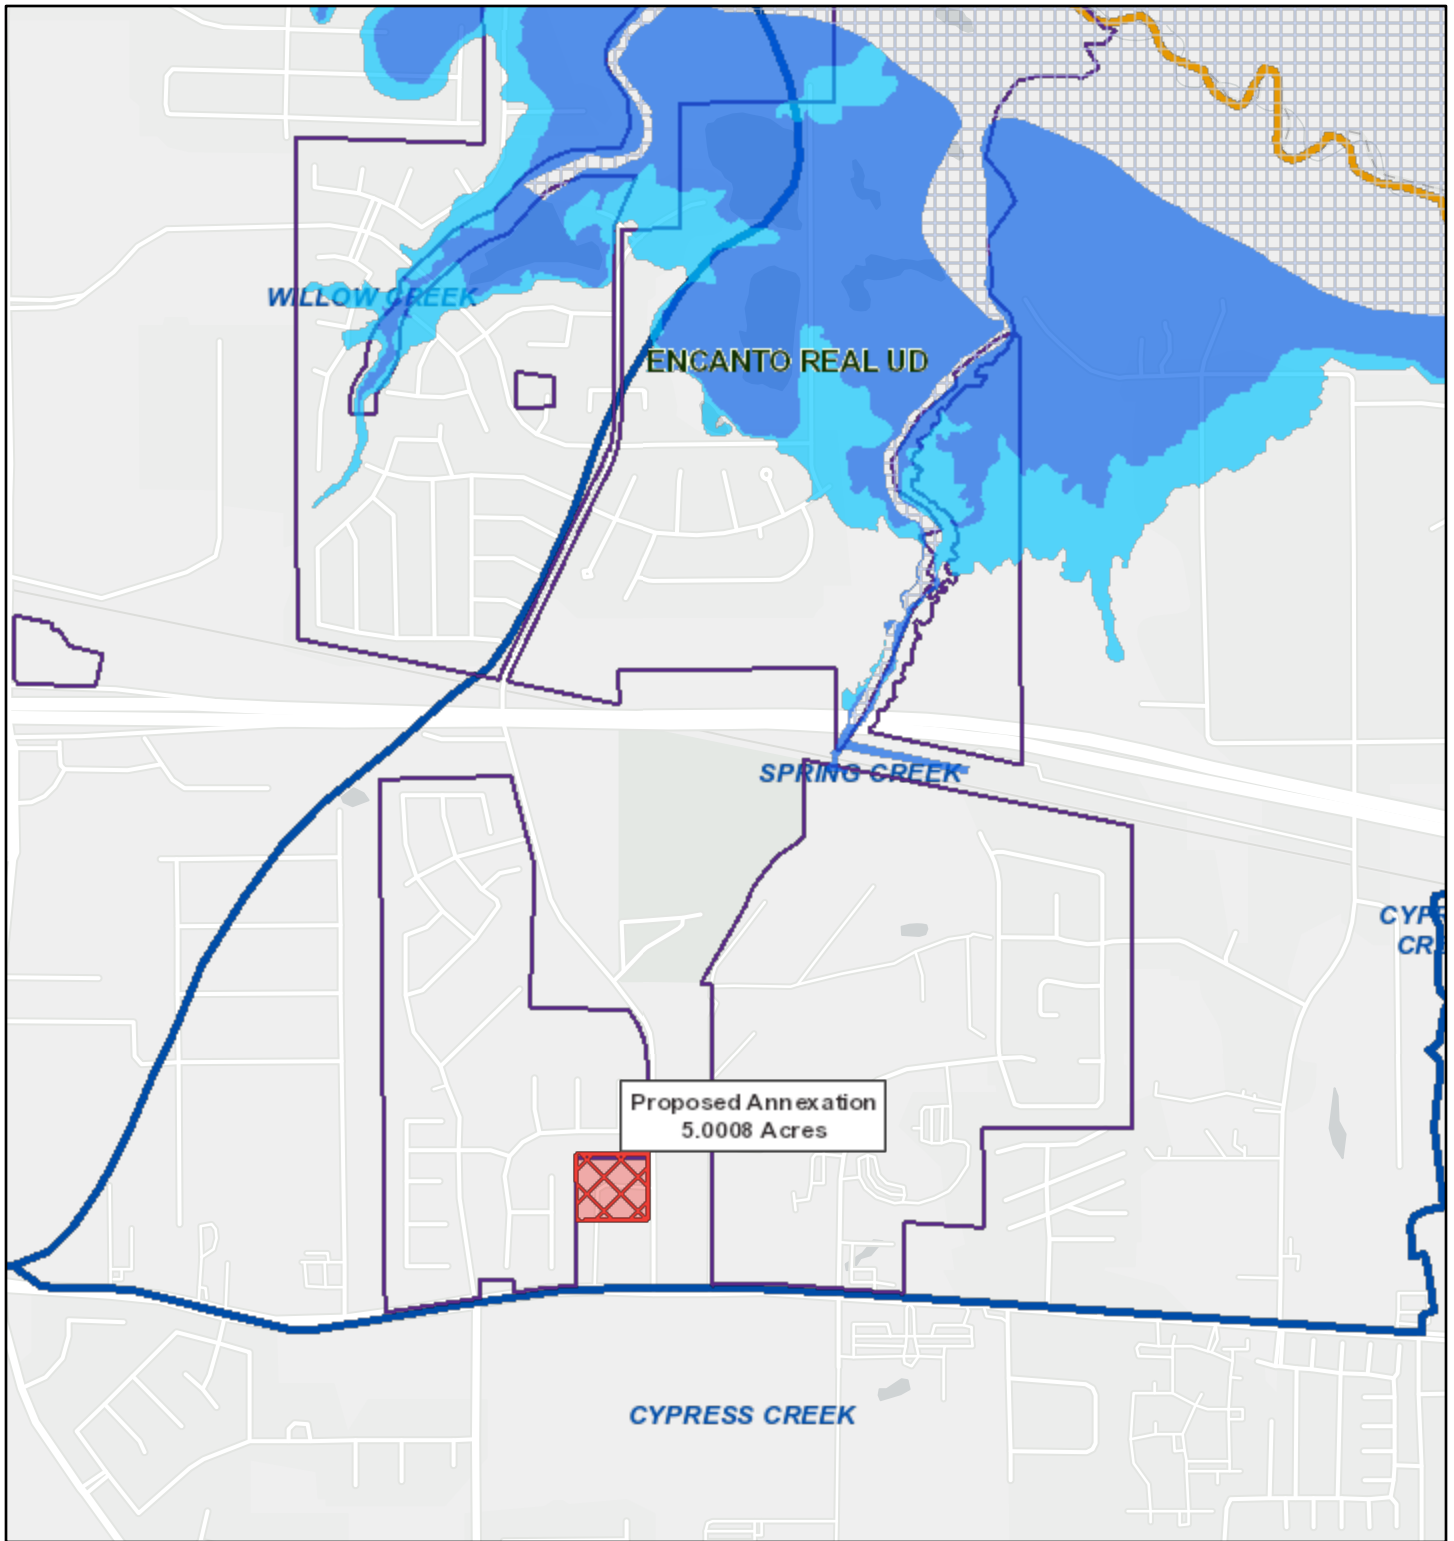

ROTHWOOD CENTER - 22131 ROTHWOOD ROAD

5.0008 Acres

Encanto Real Utility District

Harris County, TX

# Encanto Real UD (5.0008 acres)

7/20/2021, 3:44:12 PM

1:18,056

- Texas Senate Districts
- Texas House Districts
- Flood Hazard Zones
- 100 Year Floodplain
- 500 Year Floodplain
- Floodway
- City Limits
- Council Districts
- Existing Acreage of District
- Proposed Annexation