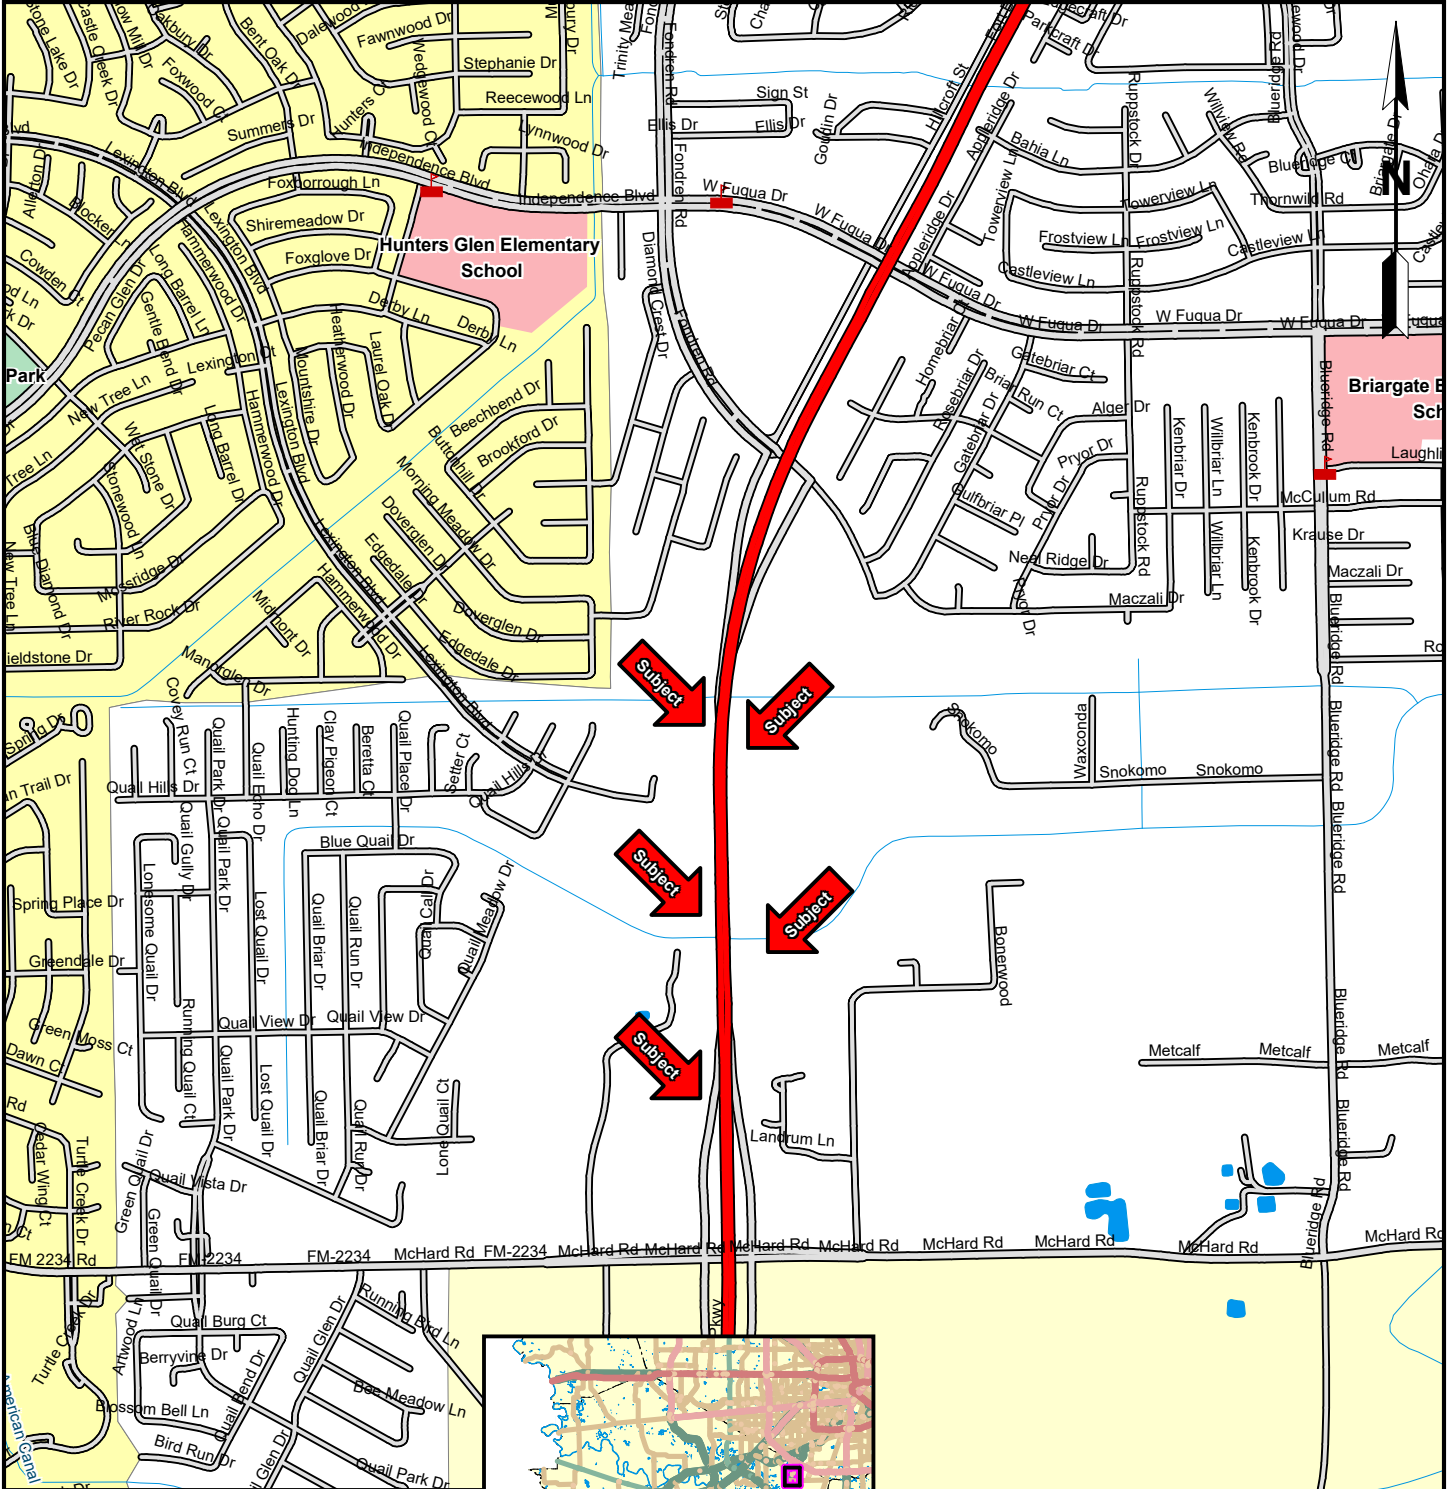

LOCATION MAP

Description: Hillcroft Avenue and Court Road Extension Project

WBS# N-000821-0002-2; Parcels AY17-138 through AY17-146, AY17-149 & LY17-021 Council District K; Key Map 570Z and 610C

Subject Address: Missouri City, TX 77489

Prepared by: City of Houston, 611 Walker, 19th Floor, Houston, TX 77002

- Subject:
- Subject:
- Subject:
- Subject:

CAUTION:

The location of property arrows shown on this map are approximate only. Inaccuracies may exist on map such as missing, incorrectly drawn, or incorrectly addressed streets. Please report any such inaccuracy to MapPro, Inc. so that appropriate corrections can be made.