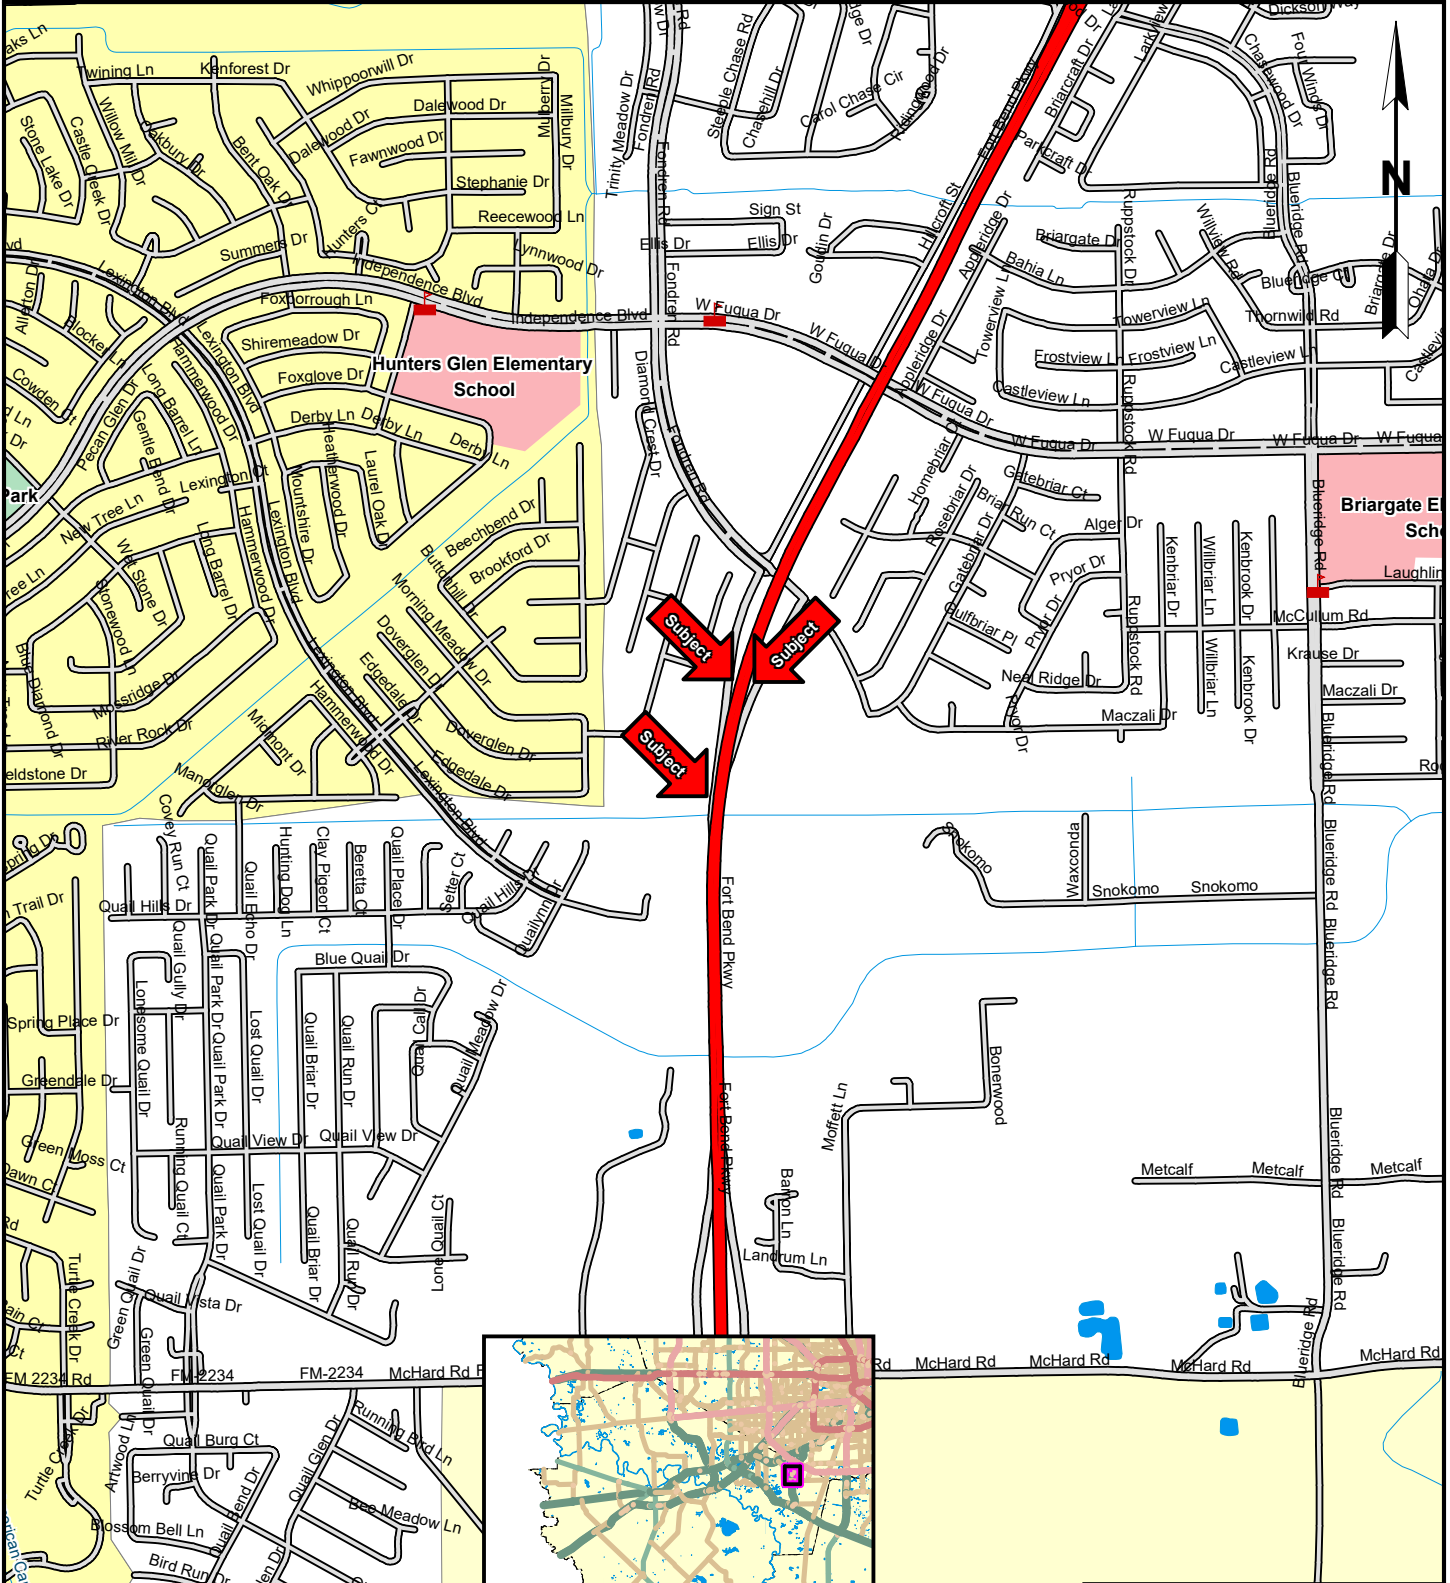

# LOCATION MAP

Description: Hillcroft Avenue and Court Road Extension Project

WBS# N-000821-0002-2; Parcels AY17-136, AY17-137 and AY19-200; Council District K; Key Map 570Z and 610C

Subject Address: Missouri City, TX 77489

Prepared by: City of Houston, 611 Walker, 19th Floor, Houston, TX 77002

Subject:  
Subject:

**CAUTION:** The location of property arrows shown on this map are approximate only. Inaccuracies may exist on map such as missing, incorrectly drawn, or incorrectly addressed streets. Please report any such inaccuracy to MapPro, Inc. so that appropriate corrections can be made.