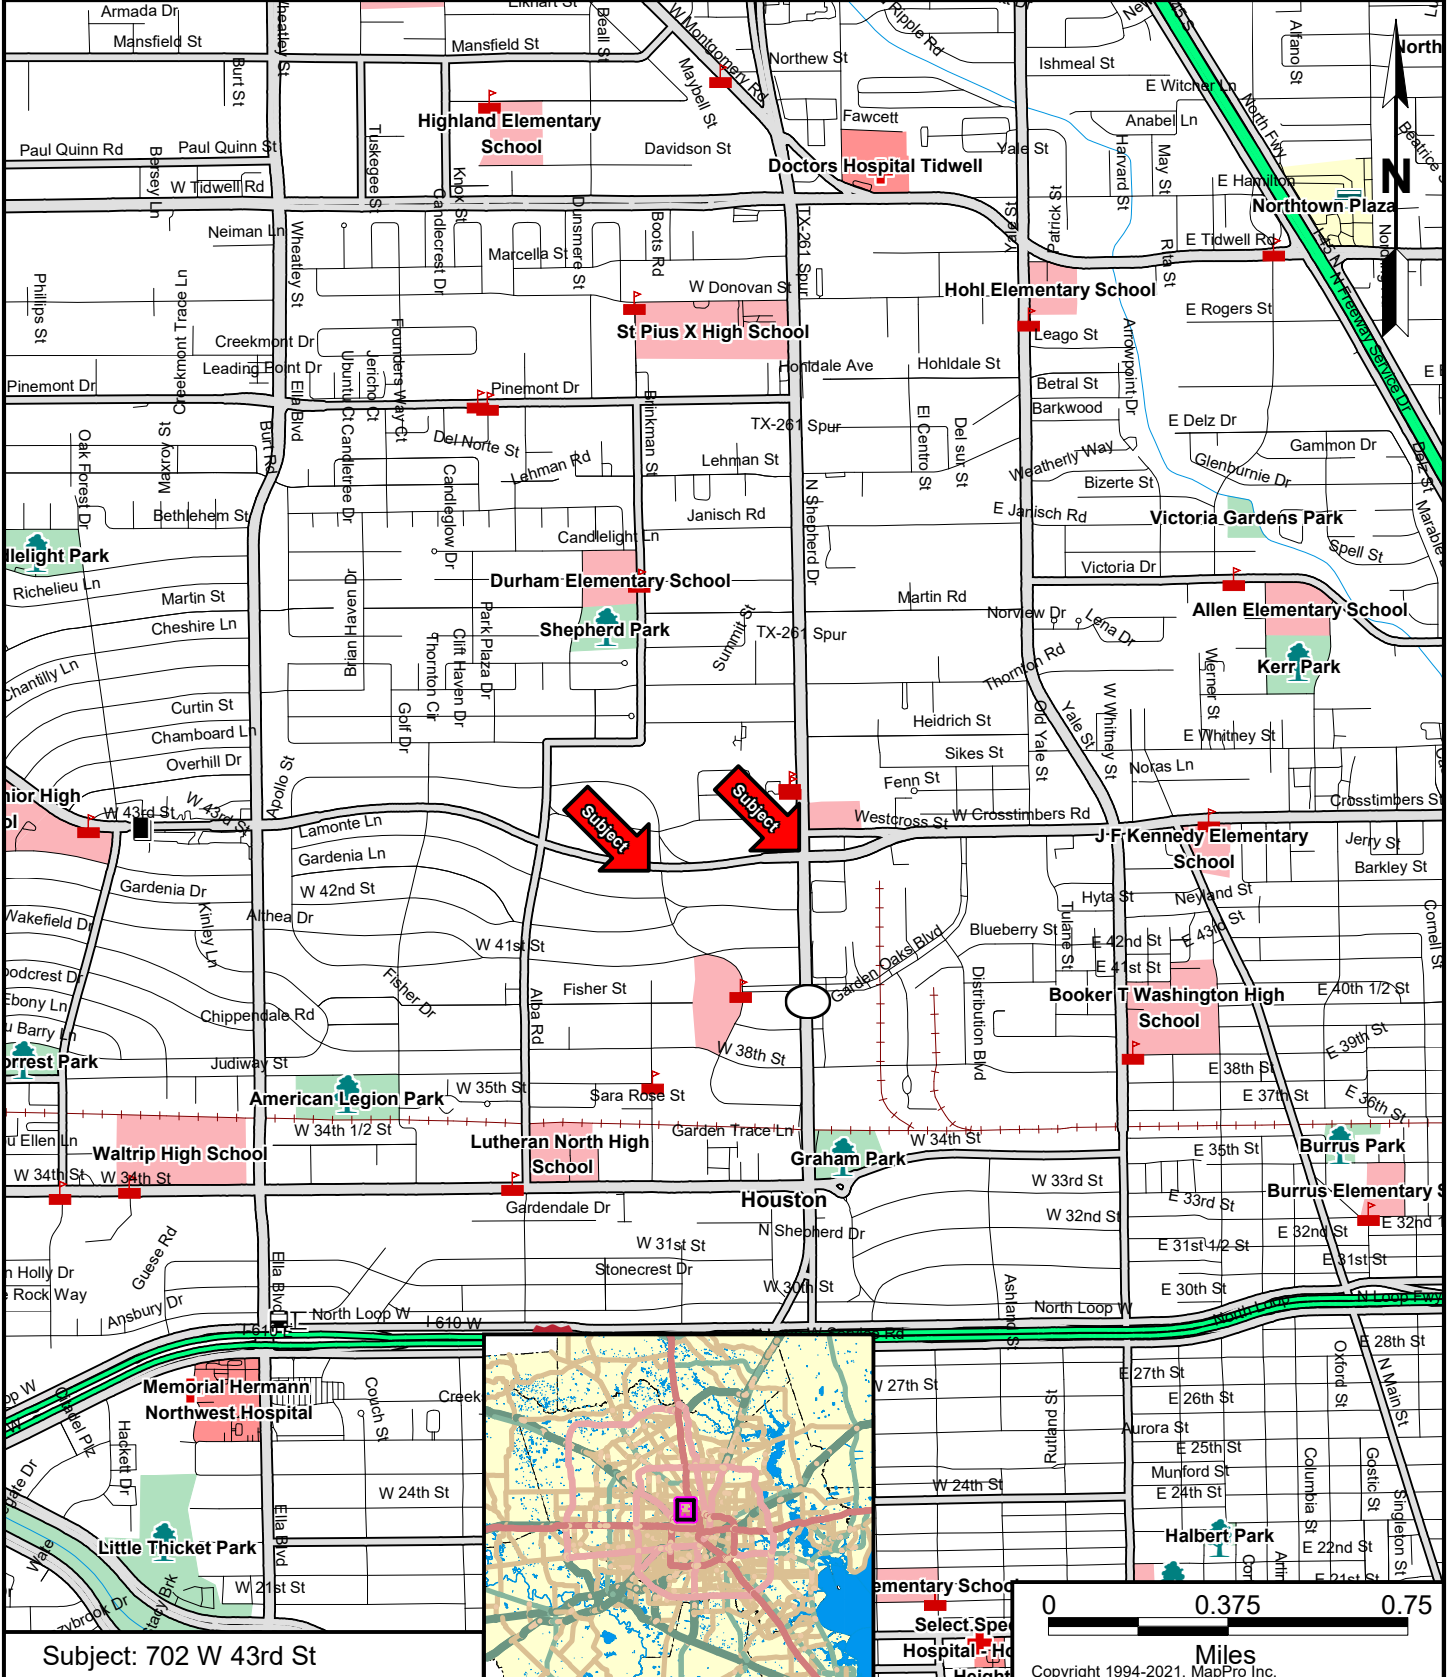

# LOCATION MAP

Description: Garden Oaks and Shepherd Park (East) Project

WBS M-410022-0001-2; Parcels AY21-18 through AY21-023 and AY21-171 through AY21-173

Subject Address: Houston, TX 77018

Prepared by: City of Houston, 611 Walker, 19th Floor, Houston, TX 77002

Subject: 702 W 43rd St

### CAUTION:

The location of property arrows shown on this map are approximate only. Inaccuracies may exist on map such as missing, incorrectly drawn, or incorrectly addressed streets. Please report any such inaccuracy to MapPro, Inc. so that appropriate corrections can be made.