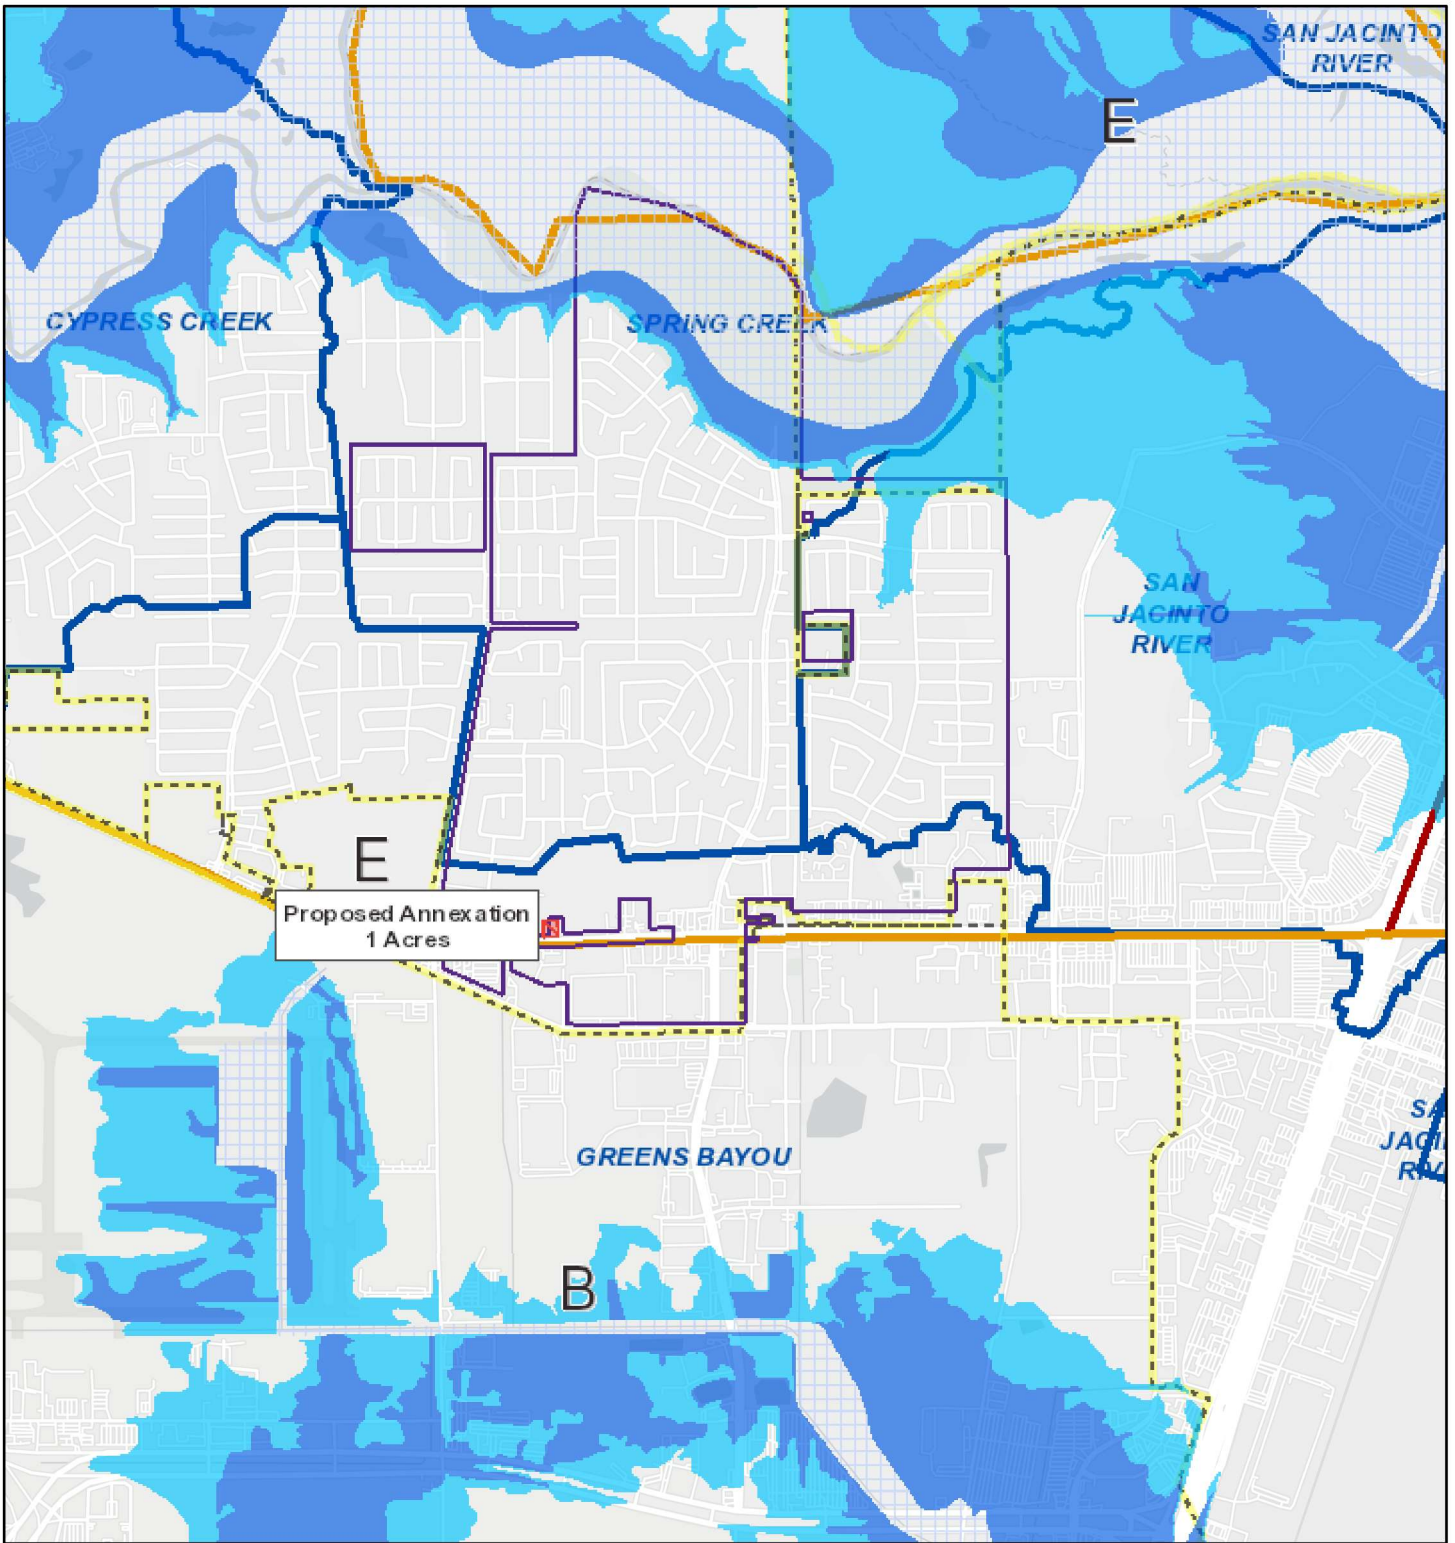

HARRIS COUNTY MUD No. 26

Proposed Annexation of 1.00 Acre of Land

(HARRIS COUNTY KEY MAP: 334-M,R,V)
(HARRIS COUNTY KEY MAP: 335-J,N,P,S,T)

VICINITY MAP
NOT TO SCALE

Harris County MUD 26 (1.00 acres)

6/23/2021, 1:57:28 PM

1:36,112