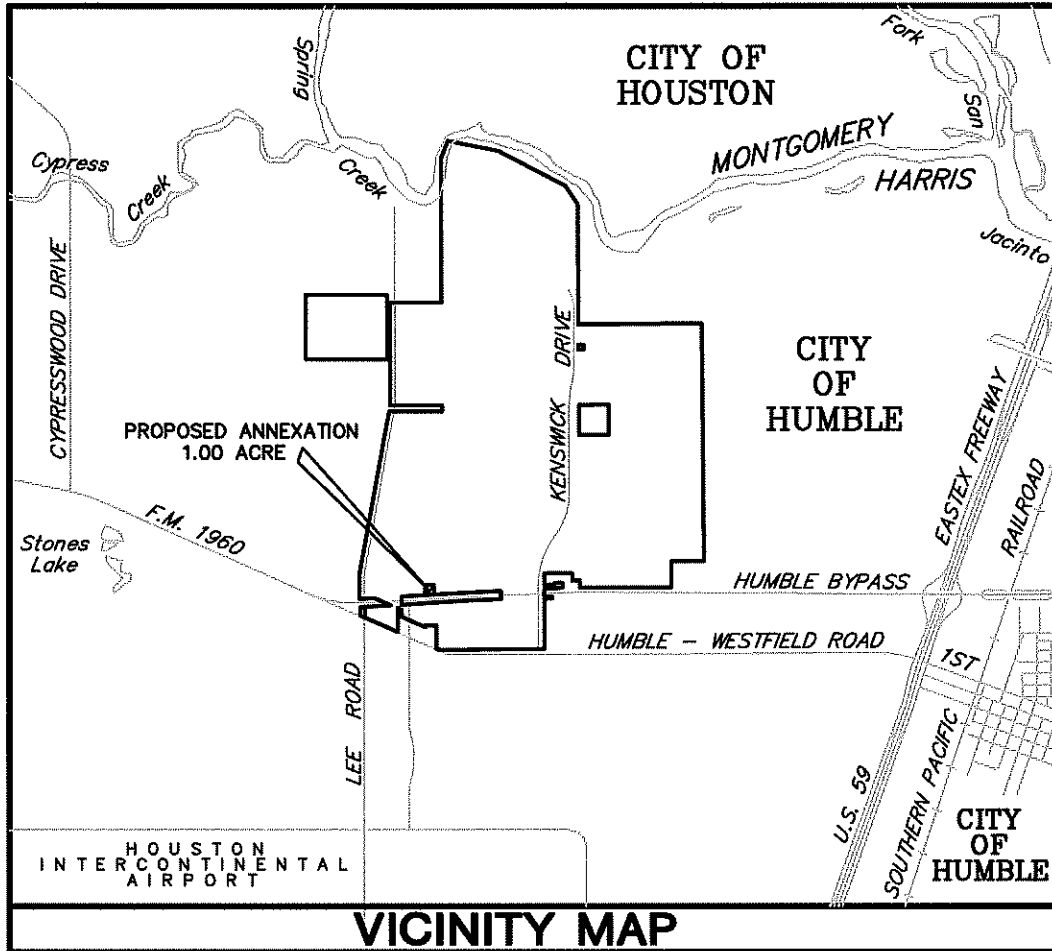

HARRIS COUNTY MUD No. 26

Proposed Annexation of 1.00 Acre of Land

(HARRIS COUNTY KEY MAP: 334-M,R,V)
(HARRIS COUNTY KEY MAP: 335-J,N,P,S,T)

VICINITY MAP
NOT TO SCALE

Harris County MUD 26 (1.00 acres)

6/23/2021, 1:57:28 PM