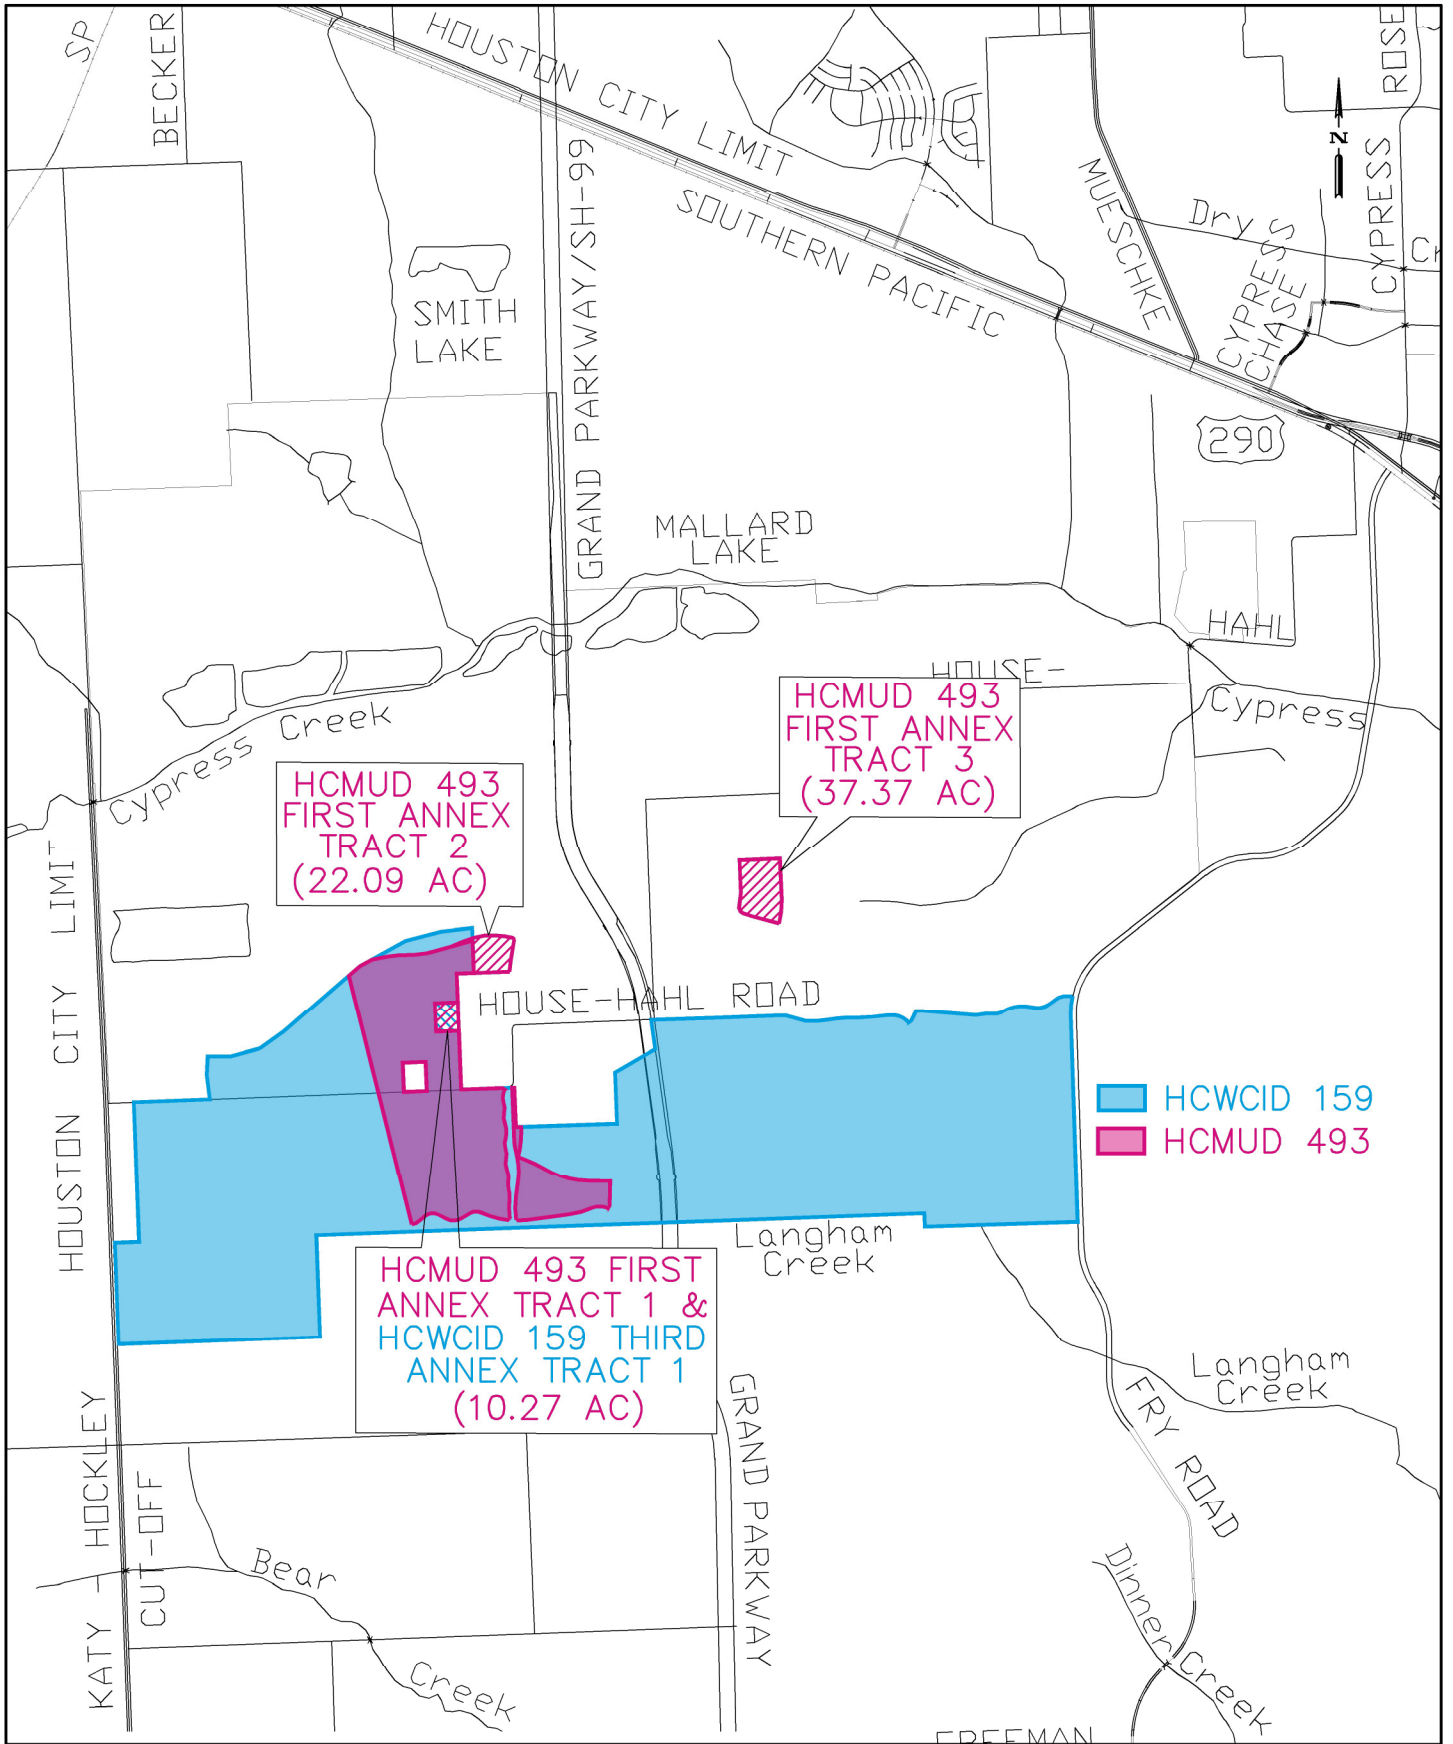

# VICINITY MAP

N.T.S.

KEY MAP 365 T

VICINITY MAP  
N.T.S.

# Harris County WCID No. 159 (10.27 acres)

4/6/2021, 9:42:49 AM

1:9,028

- Texas Senate Districts
  - Texas House Districts
  - City Limits
  - Council Districts
  - Existing Acreage of District
  - Floodway
- Flood Hazard Zones
- 100 Year Floodplain
  - 500 Yyear Floodplain