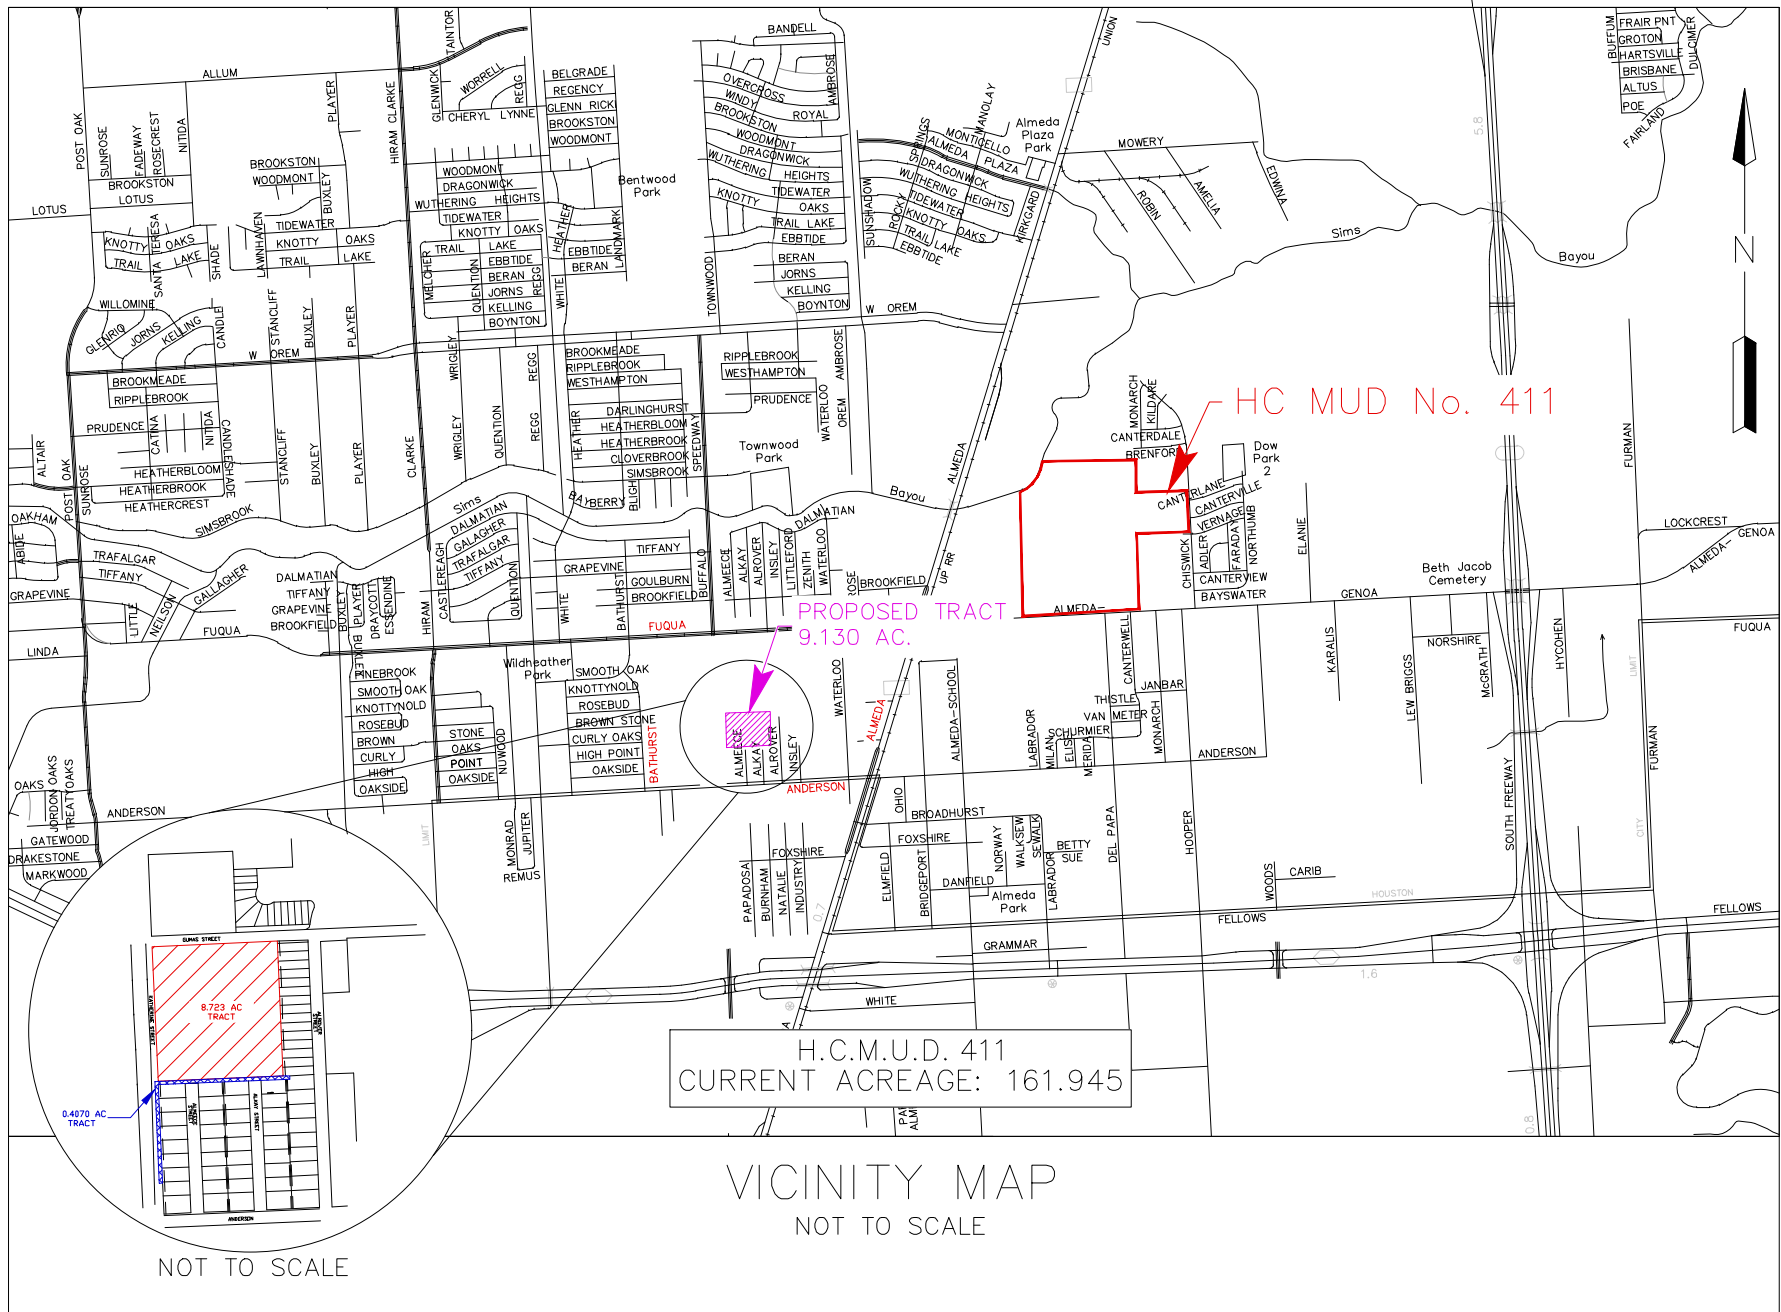

HARRIS COUNTY M.U.D. 411

Harris County Municipal Utility District No. 411 (9.130 acres)

3/24/2021, 11:02:55 AM

1:9,028

- Texas Senate Districts
- Texas House Districts
- City Limits
- Council Districts
- Existing Acreage of District
- 100 Year Floodplain
- 500 Year Floodplain
- Floodway