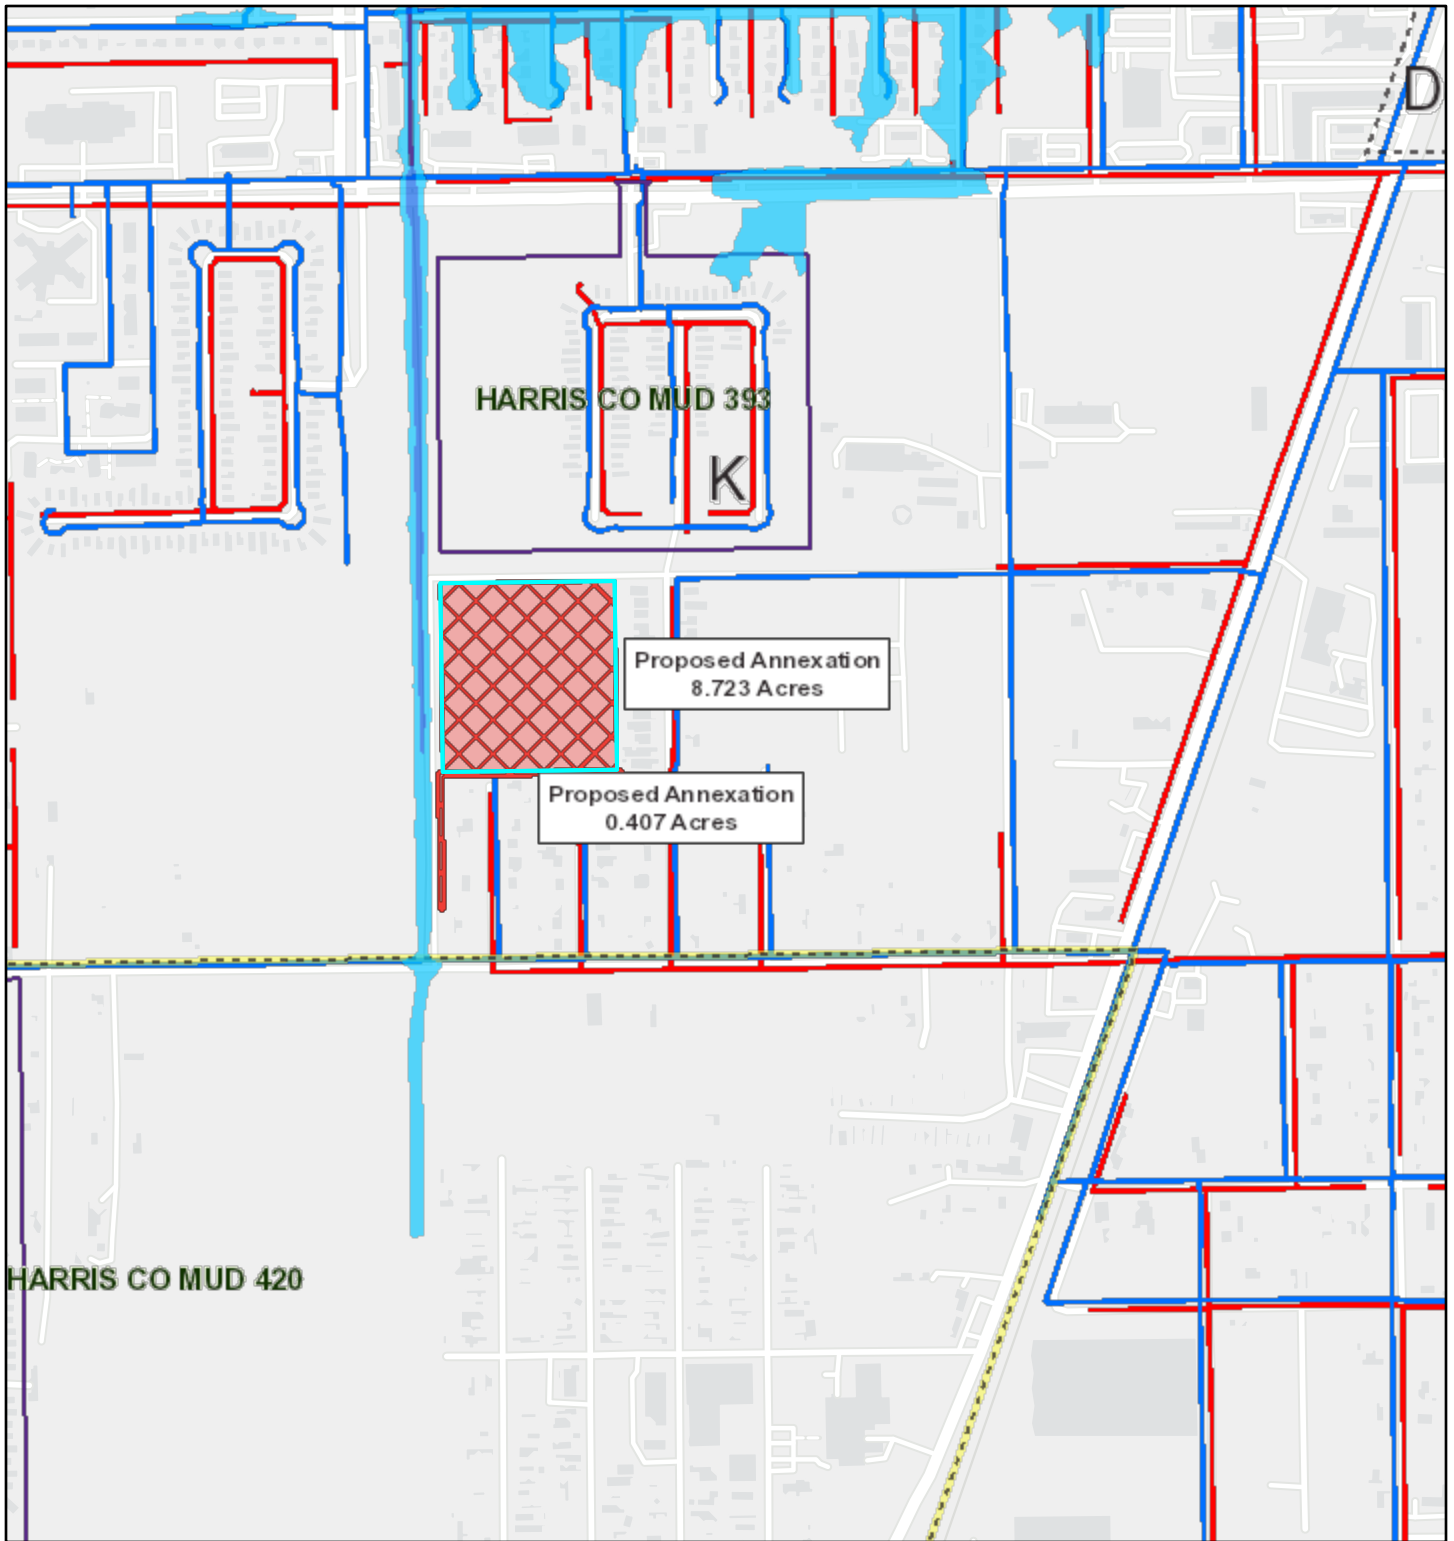

HARRIS COUNTY M.U.D. 411

Harris County Municipal Utility District No. 411 (9.130 acres)

3/24/2021, 11:02:55 AM

1:9,028

- Texas Senate Districts
- Texas House Districts
- City Limits
- Council Districts
- Existing Acreage of District
- 100 Year Floodplain
- 500 Year Floodplain
- Floodway