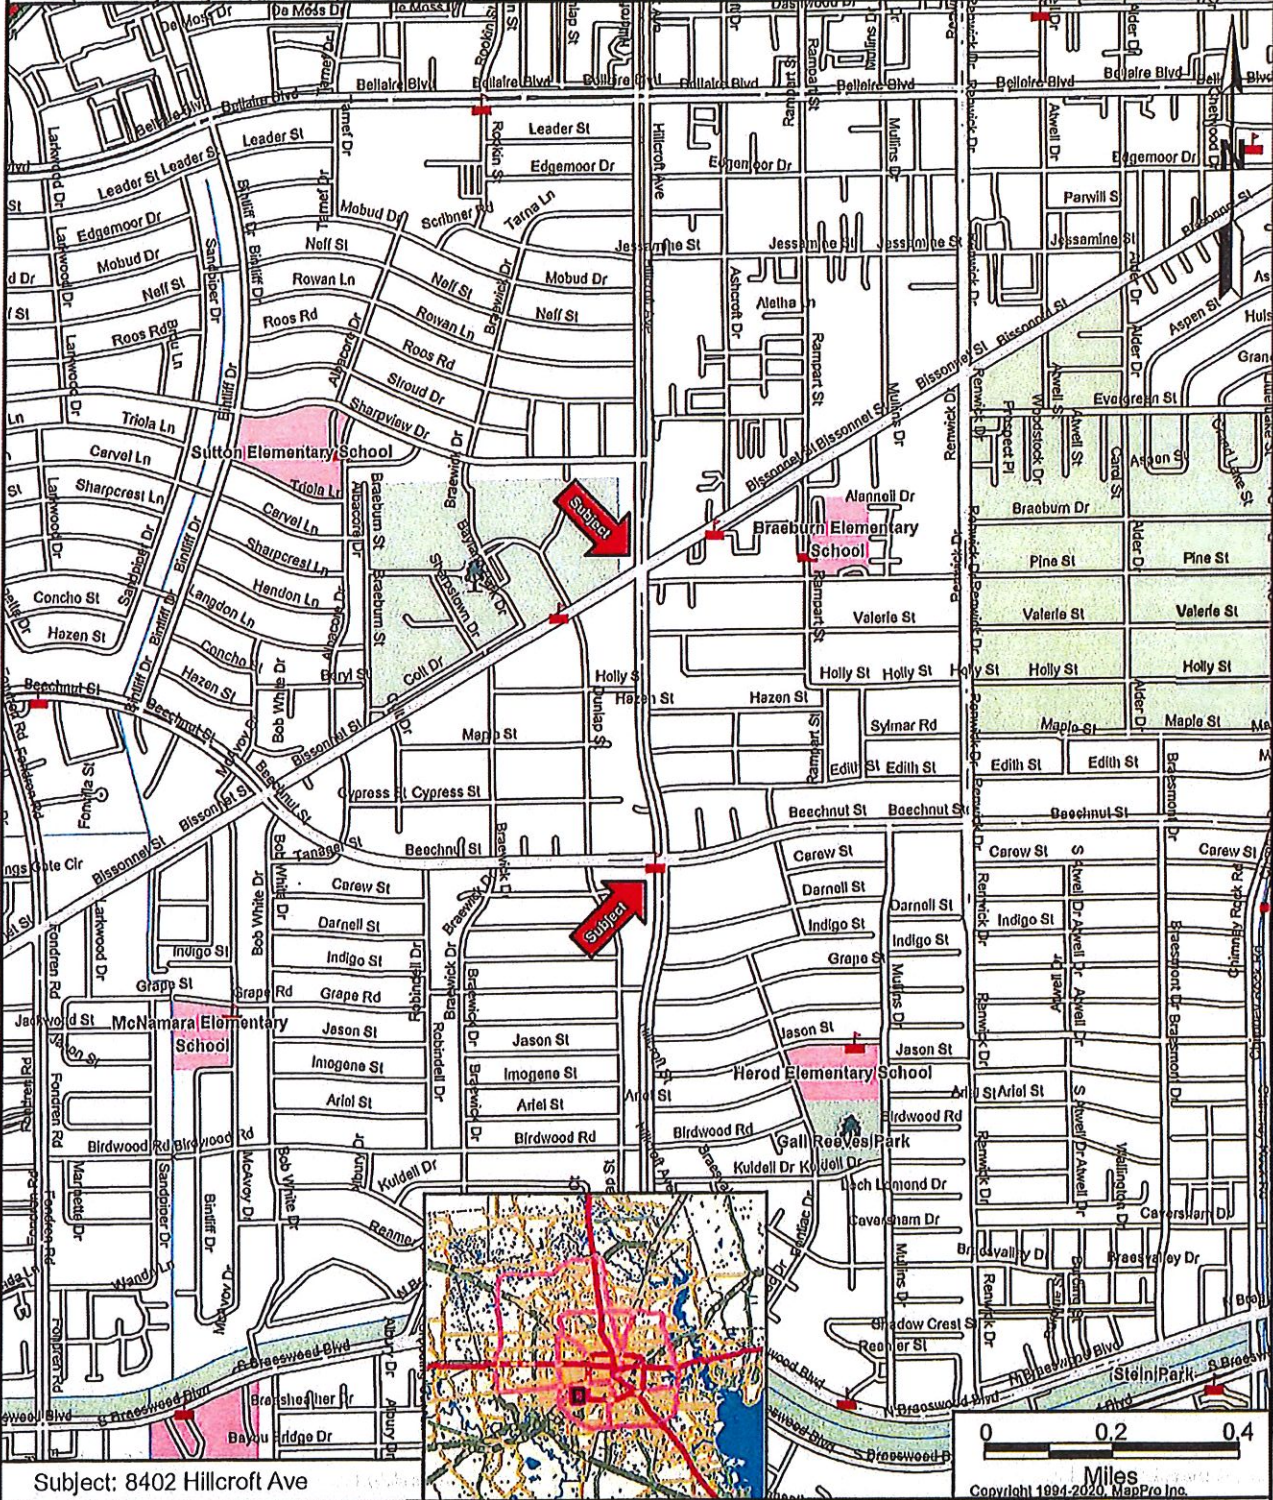

# LOCATION MAP

Description: Hillcroft Avenue Paving and Drainage Project (Beechnut to Bissonnet)

WBS N-100012-0001-2; Parcels AY19-211 - AY19-230; Council Dist. C ; Key Map 531J, N

Subject Address: 7600-8400 Block of Hillcroft Ave., Houston, TX 77074

Prepared by: City of Houston, 611 Walker, 19th Floor, Houston, TX 77002

Subject: 8402 Hillcroft Ave

0 0.2 0.4 Miles  
Copyright 1994-2020, MapPro Inc.

**CAUTION:** The location of property arrows shown on this map are approximate only. Inaccuracies may exist on map such as missing, incorrectly drawn, or incorrectly addressed streets. Please report any such inaccuracy to MapPro, Inc. so that appropriate corrections can be made.