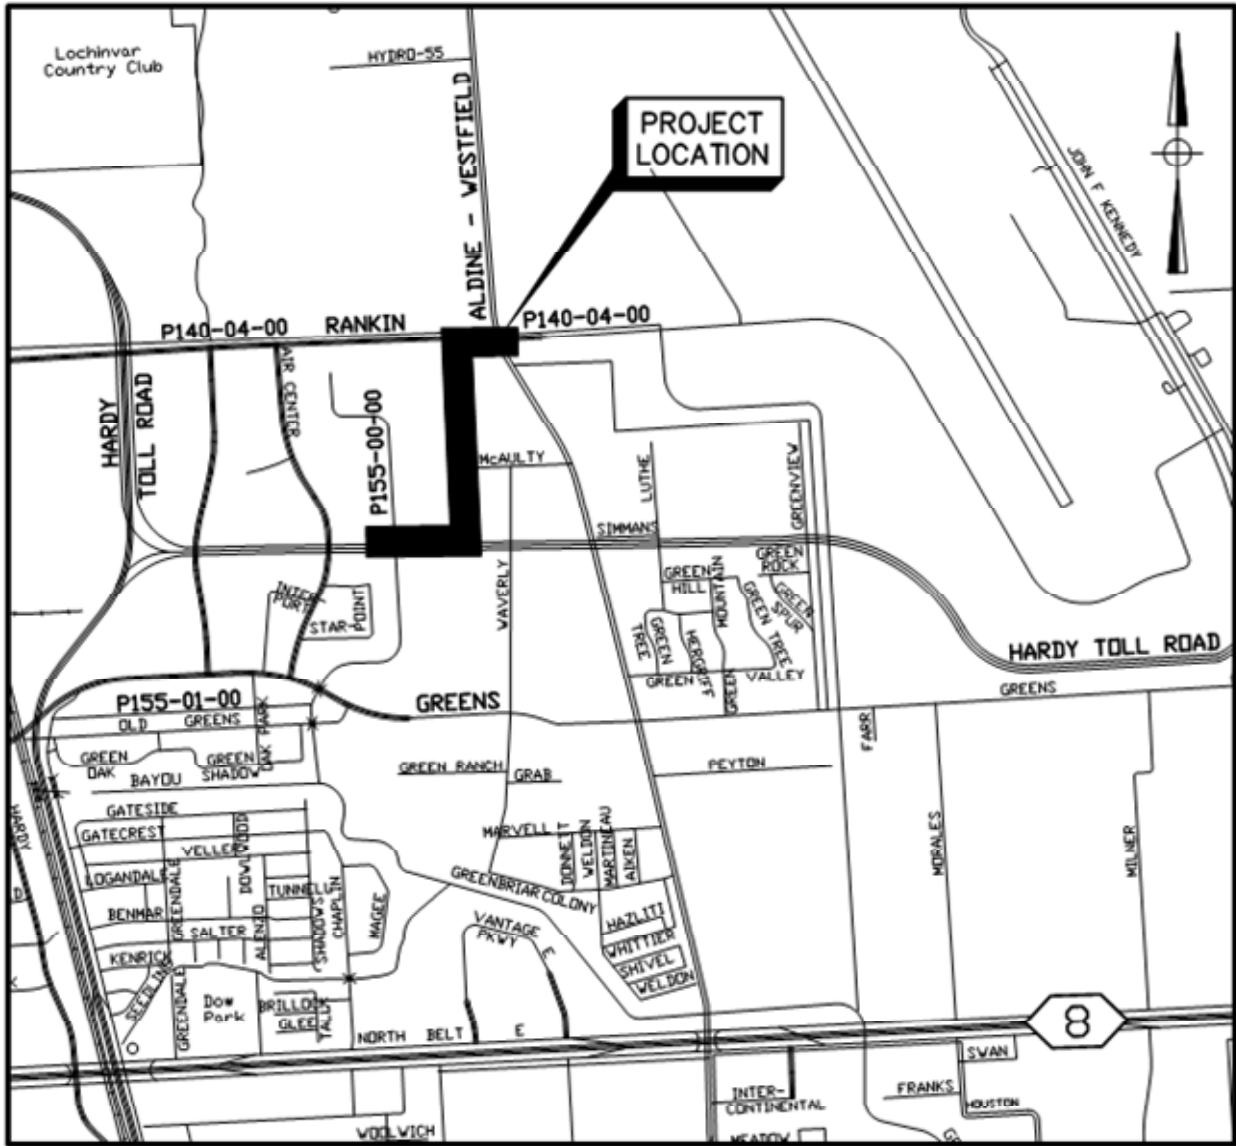

CITY OF HOUSTON
NORTH CORRIDOR CONSOLIDATION – PACKAGE 1A
WBS. NO. R-000536-0017-4

COUNCIL DISTRICT B

KEY MAP No. 373L

LOCATION MAP
NTS

CITY OF HOUSTON
NORTH CORRIDOR CONSOLIDATION – PACKAGE 1A
WBS. NO. R-000536-0017-4

COUNCIL DISTRICT B

KEY MAP No. 373L

VICINITY MAP
NTS