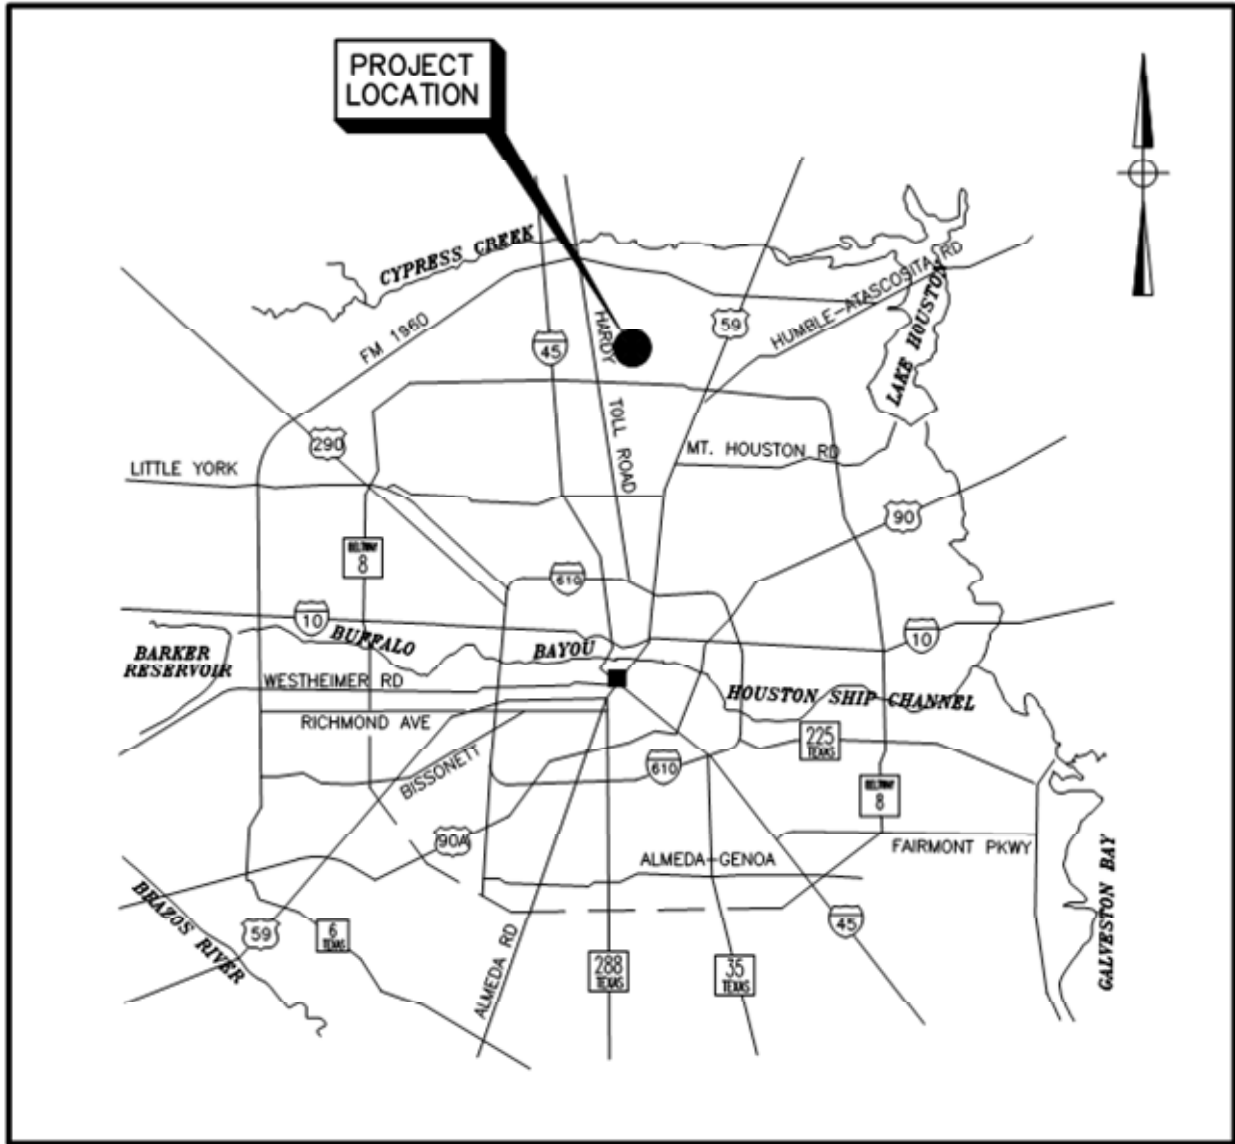

CITY OF HOUSTON
NORTH CORRIDOR CONSOLIDATION – PACKAGE 1A
WBS. NO. R-000536-0017-4

COUNCIL DISTRICT B

KEY MAP No. 373L

LOCATION MAP
NTS

CITY OF HOUSTON
NORTH CORRIDOR CONSOLIDATION – PACKAGE 1A
WBS. NO. R-000536-0017-4

COUNCIL DISTRICT B

KEY MAP No. 373L

VICINITY MAP
NTS