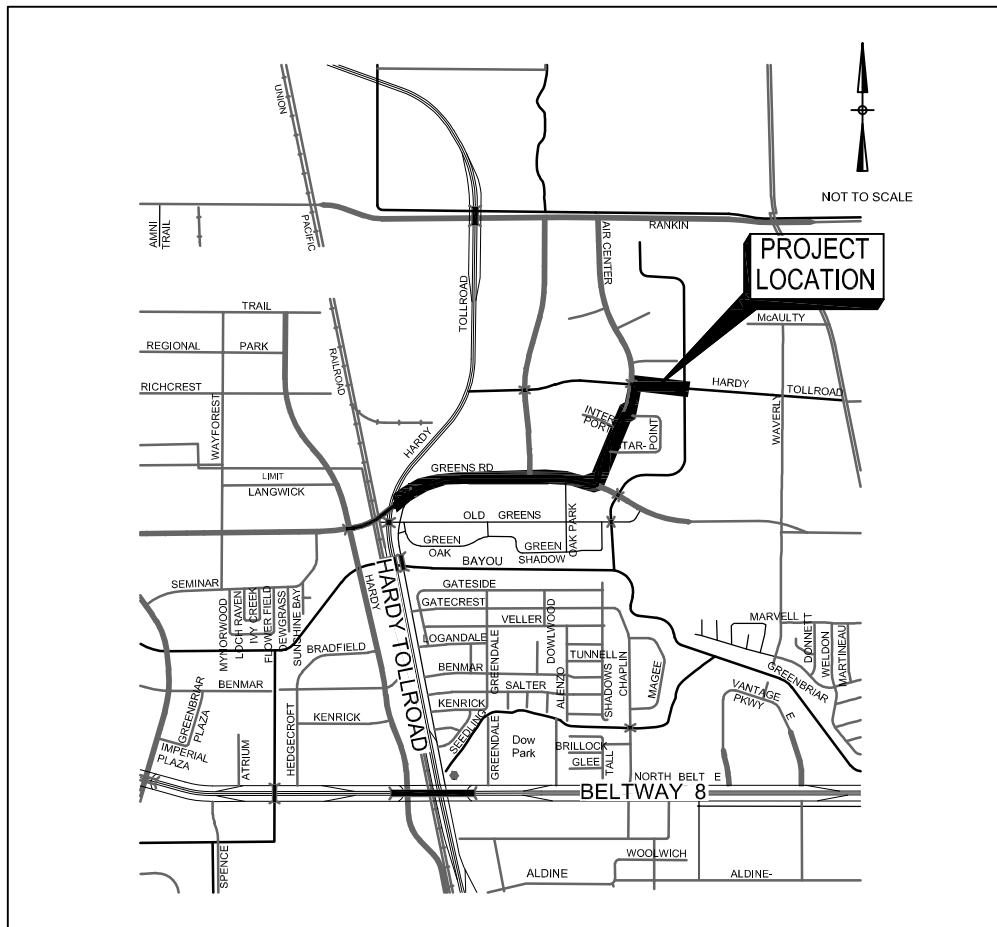

CITY OF HOUSTON
NORTH CORRIDOR PLANT CONSOLIDATION - PACKAGE 1B
W.B.S. NO. R-000536-0018-4

COUNCIL DISTRICT B

KEY MAP NO 373L, P, & Q

LOCATION MAP

NTS

CITY OF HOUSTON
NORTH CORRIDOR PLANT CONSOLIDATION - PACKAGE 1B
W.B.S. NO. R-000536-0018-4

COUNCIL DISTRICT B

KEY MAP NO 373L, P, & Q

VICINITY MAP

NTS