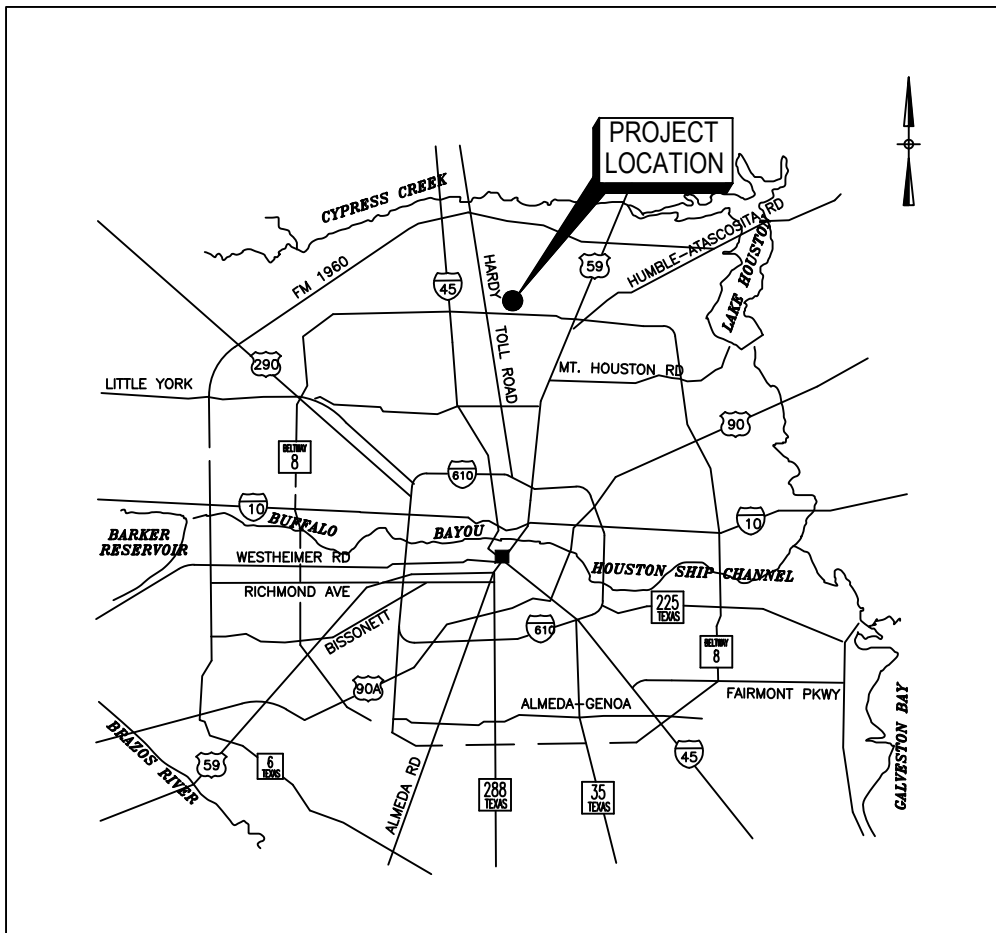

CITY OF HOUSTON
NORTH CORRIDOR PLANT CONSOLIDATION - PACKAGE 1B
W.B.S. NO. R-000536-0018-4

COUNCIL DISTRICT B

KEY MAP NO 373L, P, & Q

LOCATION MAP

NTS

CITY OF HOUSTON
NORTH CORRIDOR PLANT CONSOLIDATION - PACKAGE 1B
W.B.S. NO. R-000536-0018-4

COUNCIL DISTRICT B

KEY MAP NO 373L, P, & Q

VICINITY MAP

NTS