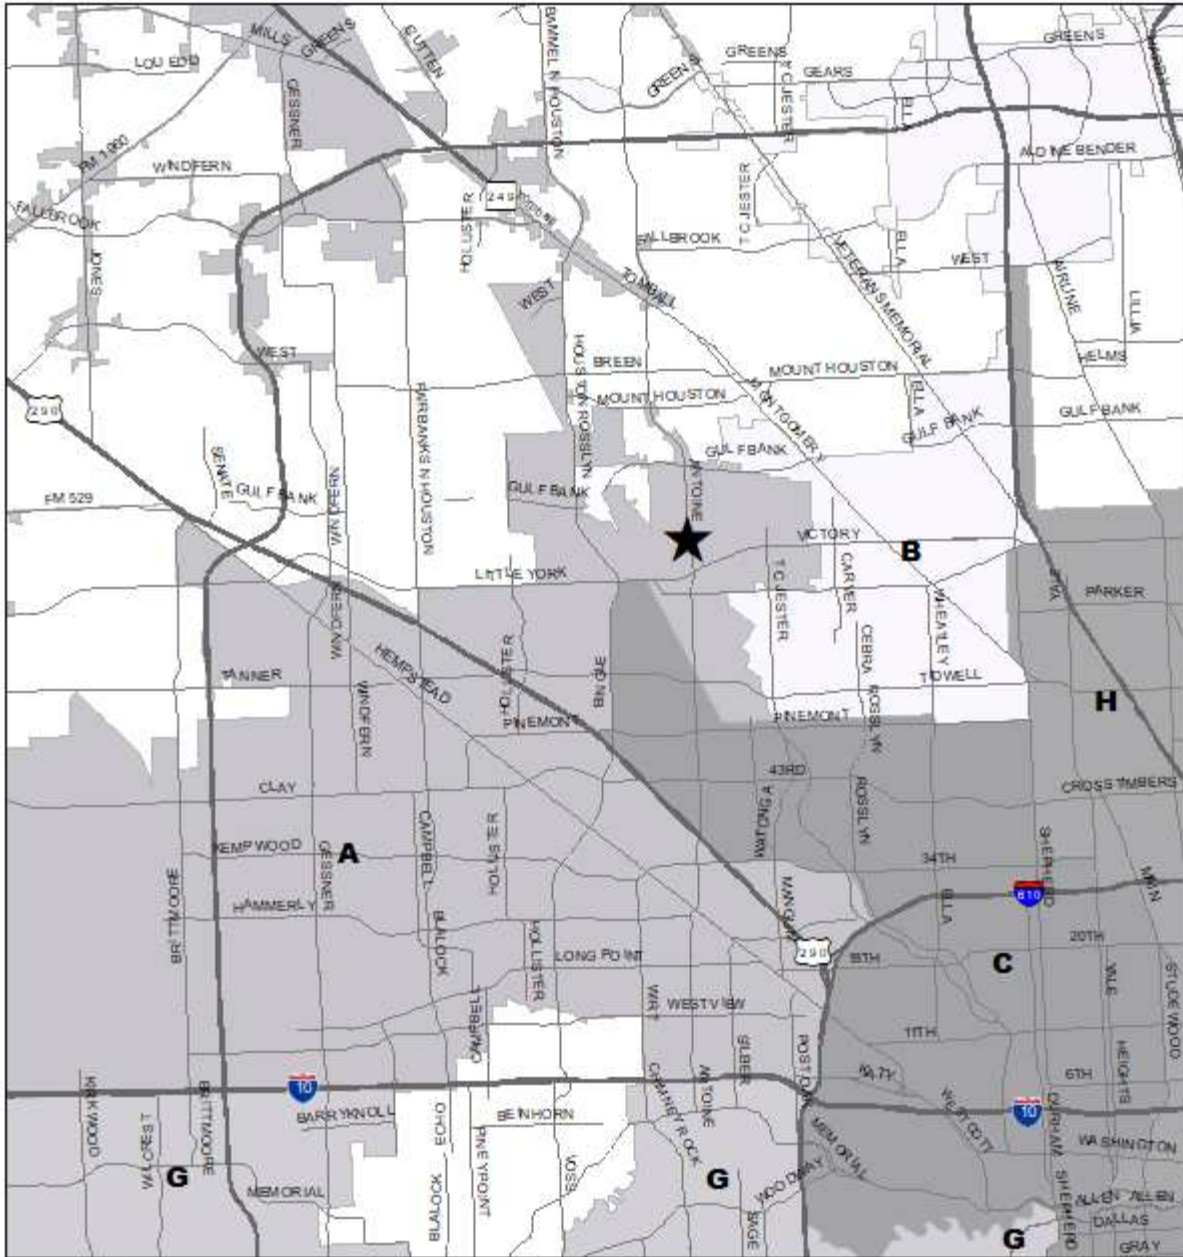

Houston Public Works
 Transportation & Drainage Operations

Inwood Forest Detention Basin

District A

City Council District Map/Vicinity Map