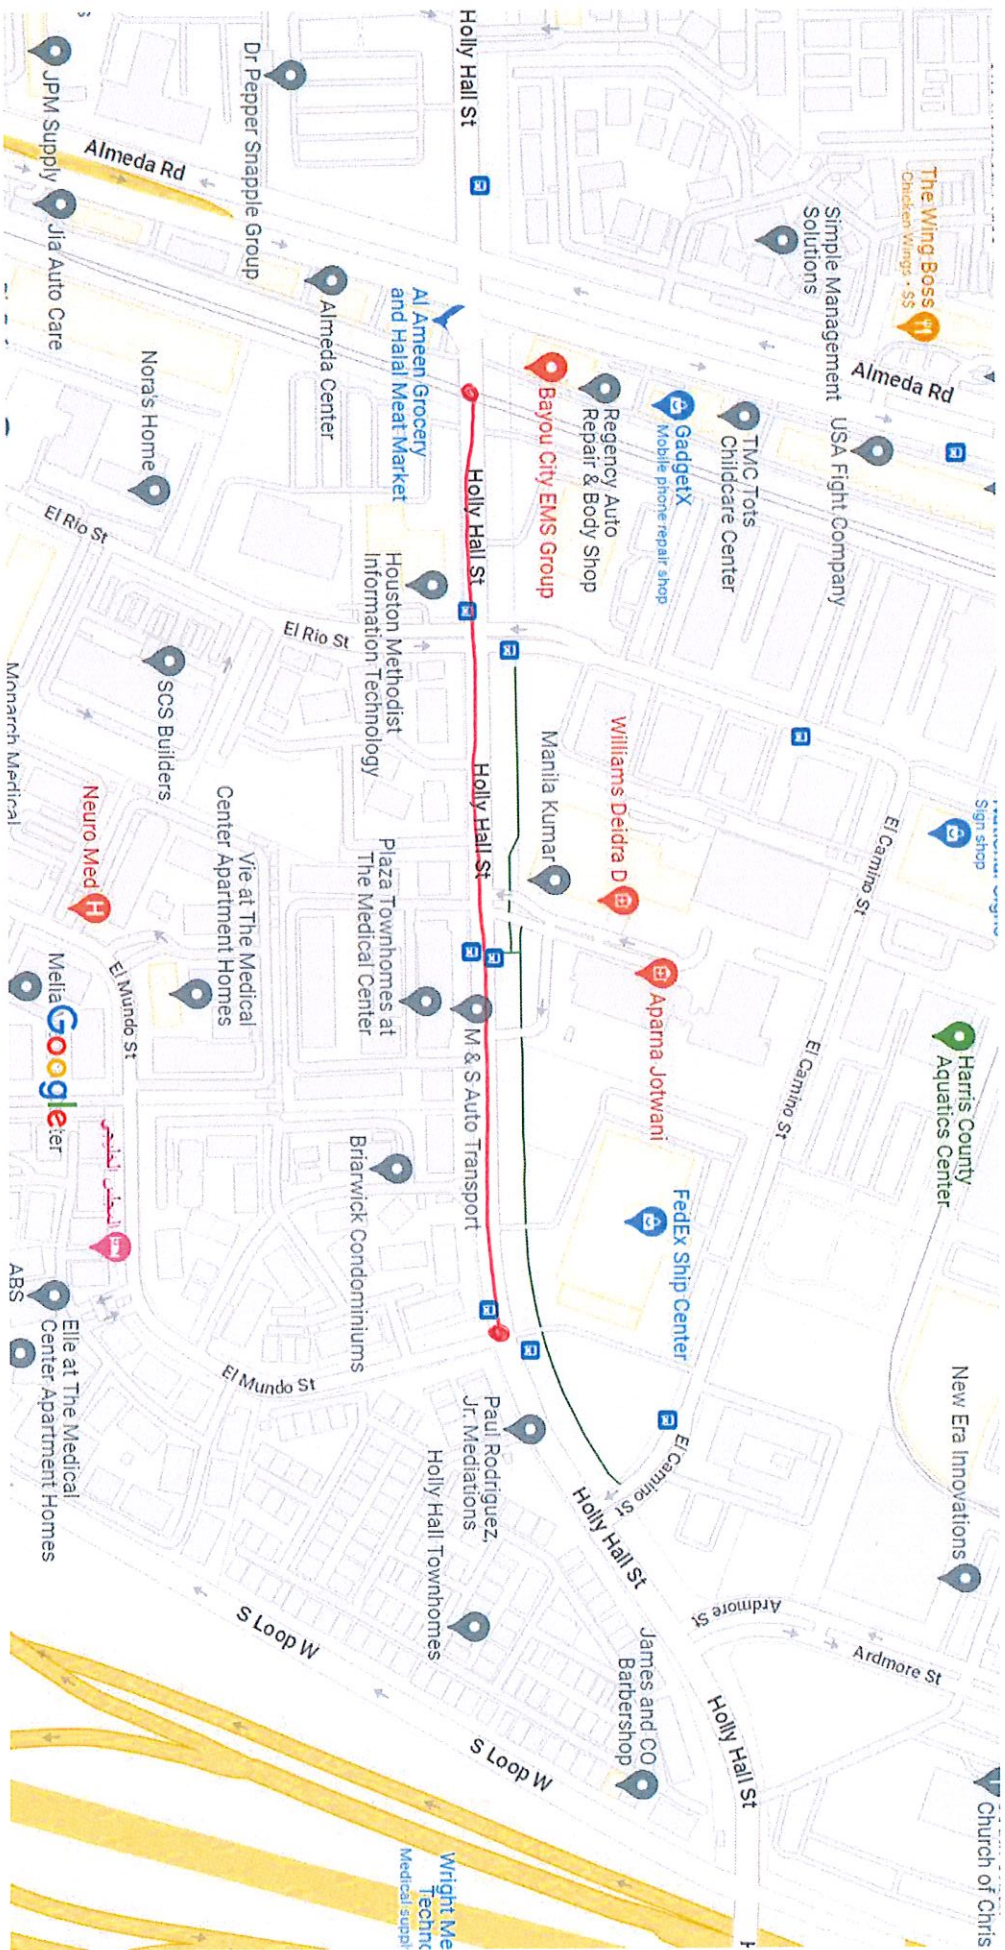

Map data ©2023

1000 ft

Map data ©2023

500 ft

Waugh Dr & Washington Ave

N-321040-0020-4 (WA#8) - Council District H
Washington Ave. (Waugh Dr. - Studemont St.)

Alabonson Rd

N-321040-0020-4 (WA#9) - Council District A
Alabonson Rd. (7011 Alabonson Rd. - City Limits)