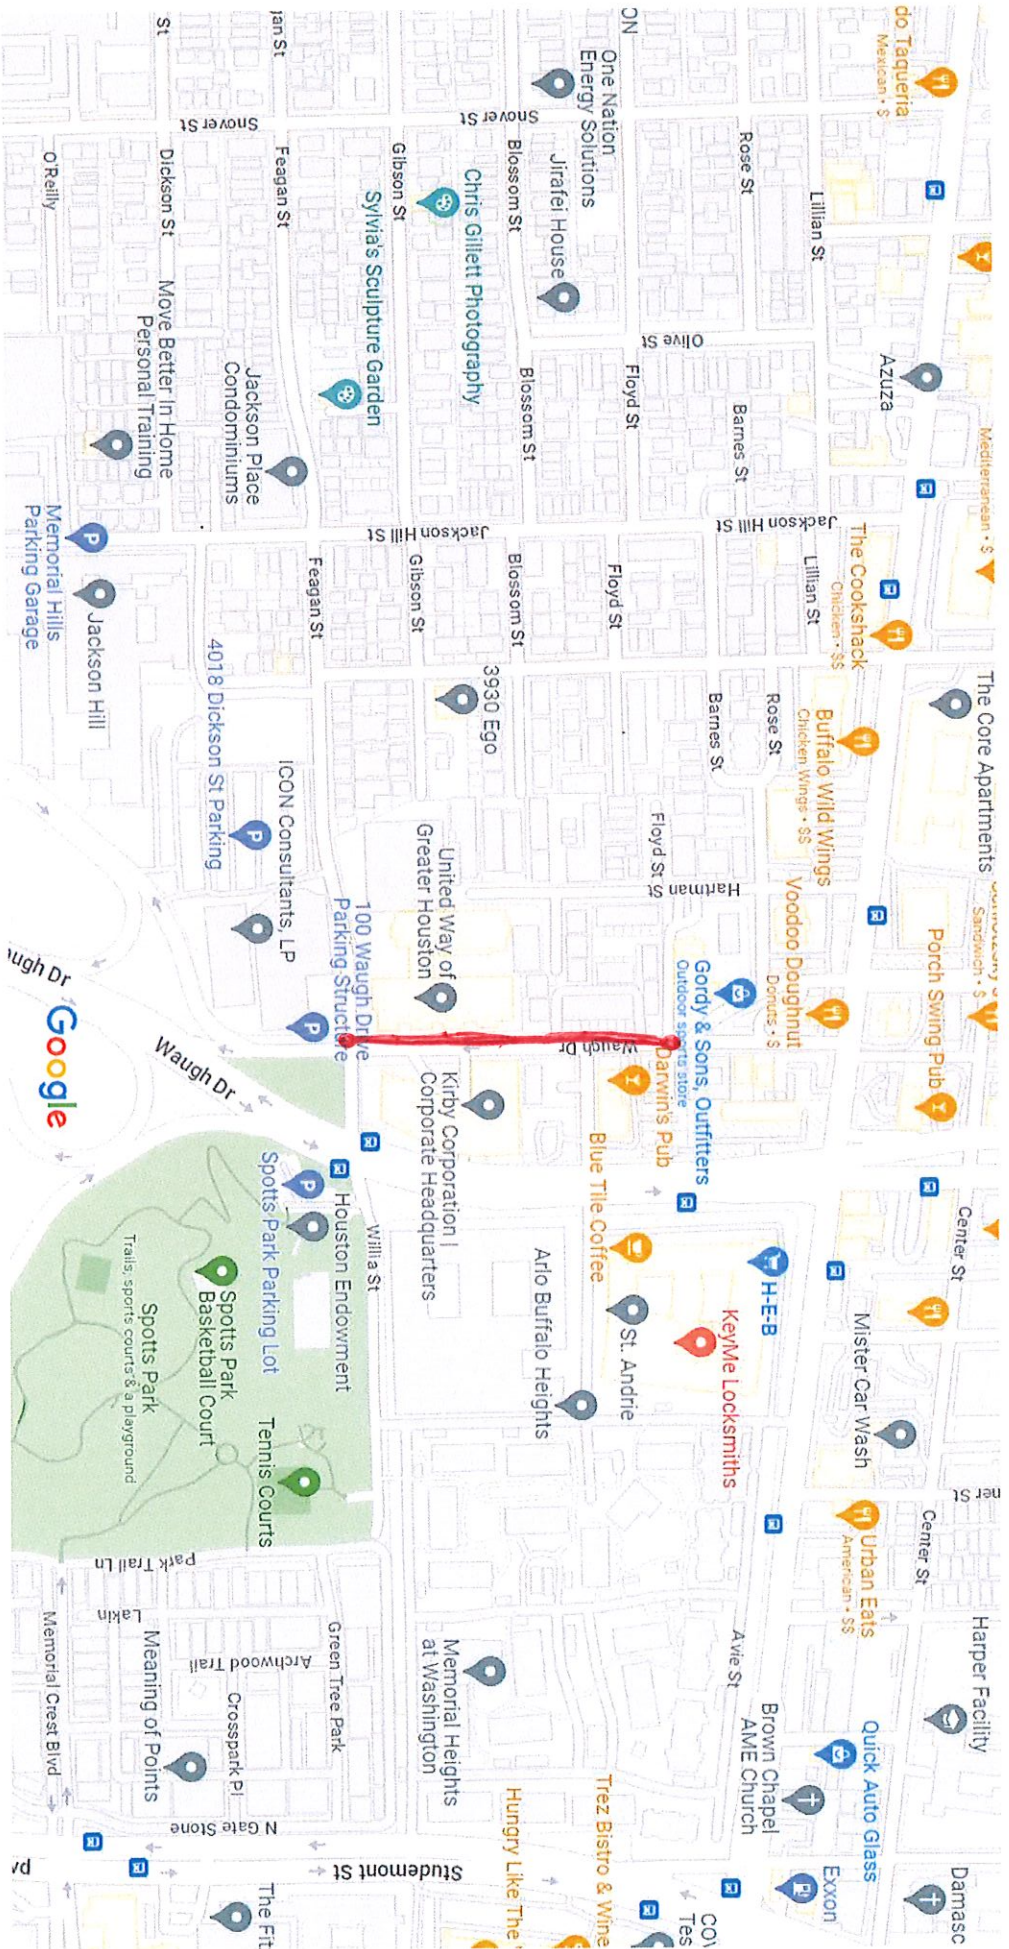

Map data ©2023

1000 ft

Map data ©2023

500 ft

Waugh Dr & Washington Ave

N-321040-0020-4 (WA#8) - Council District H
Washington Ave. (Waugh Dr. - Studemont St.)

Alabonson Rd

N-321040-0020-4 (WA#9) - Council District A
Alabonson Rd. (7011 Alabonson Rd. - City Limits)