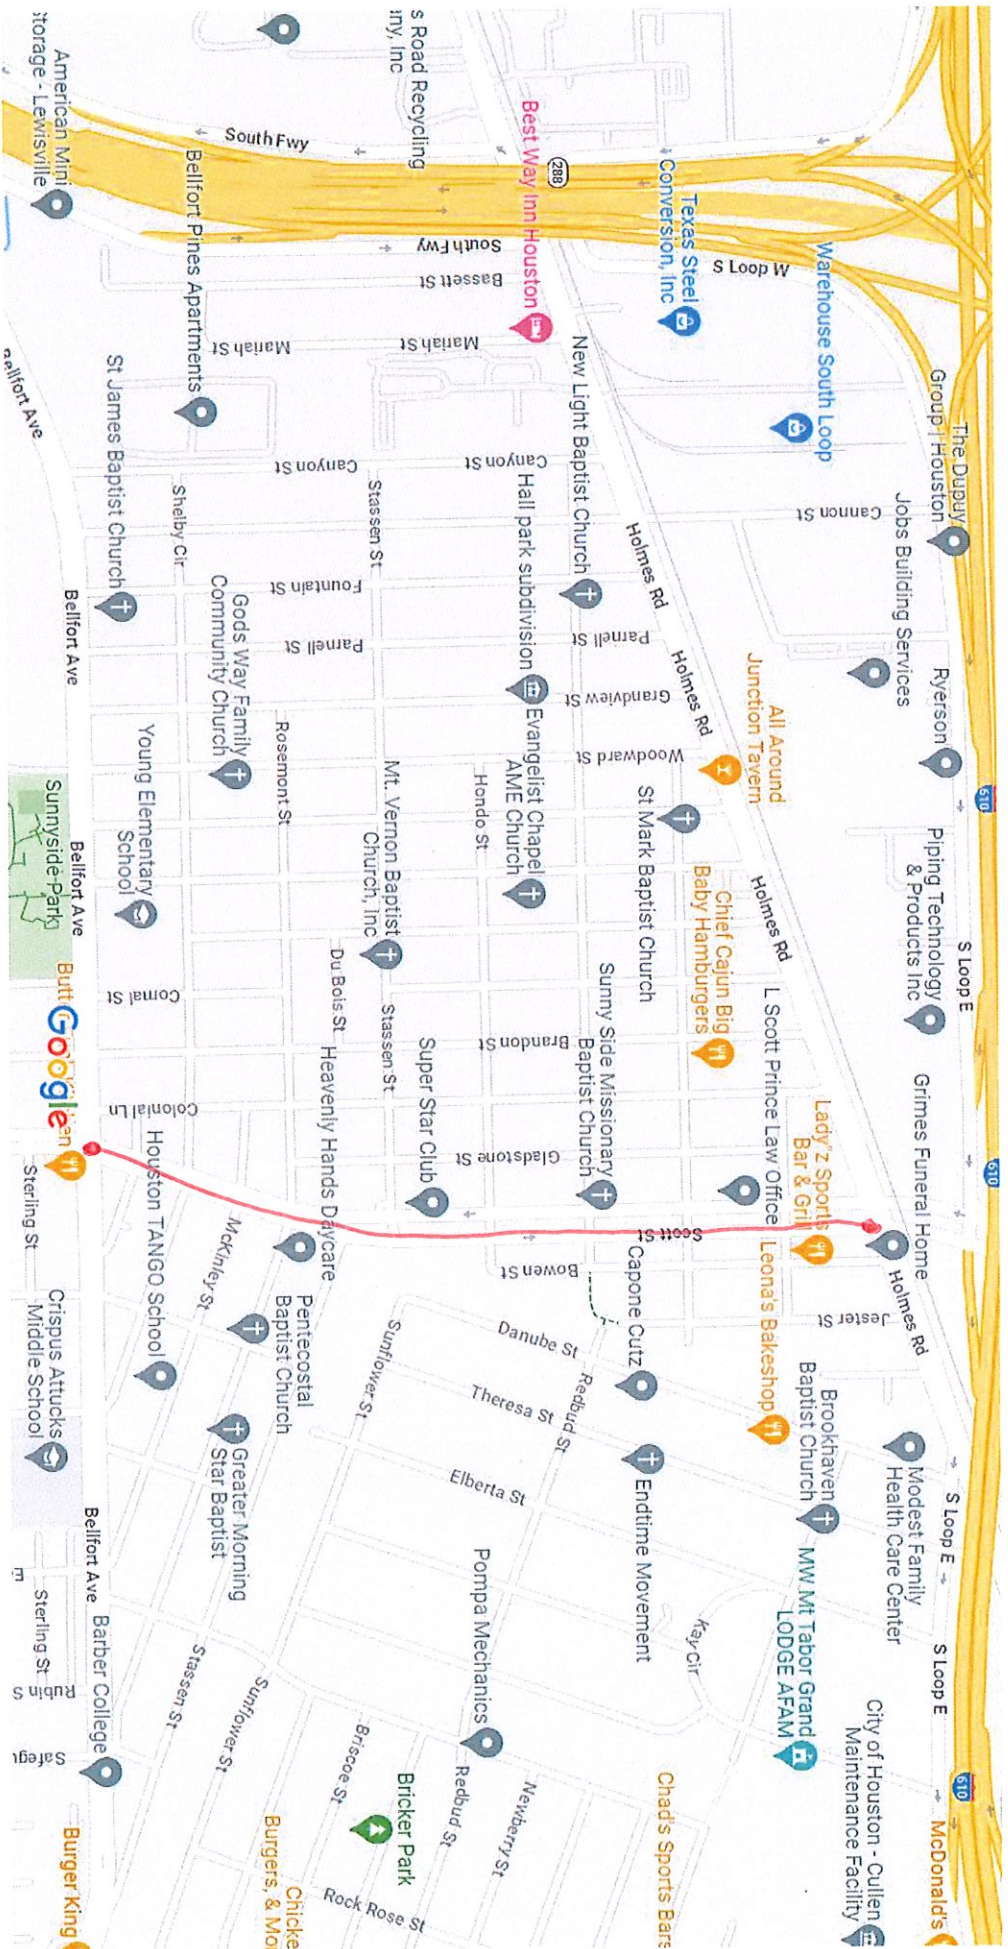

Map data ©2023

1000 ft

Map data ©2023

500 ft

Waugh Dr & Washington Ave

N-321040-0020-4 (WA#8) - Council District H
Washington Ave. (Waugh Dr. - Studemont St.)

Alabonson Rd

N-321040-0020-4 (WA#9) - Council District A
Alabonson Rd. (7011 Alabonson Rd. - City Limits)