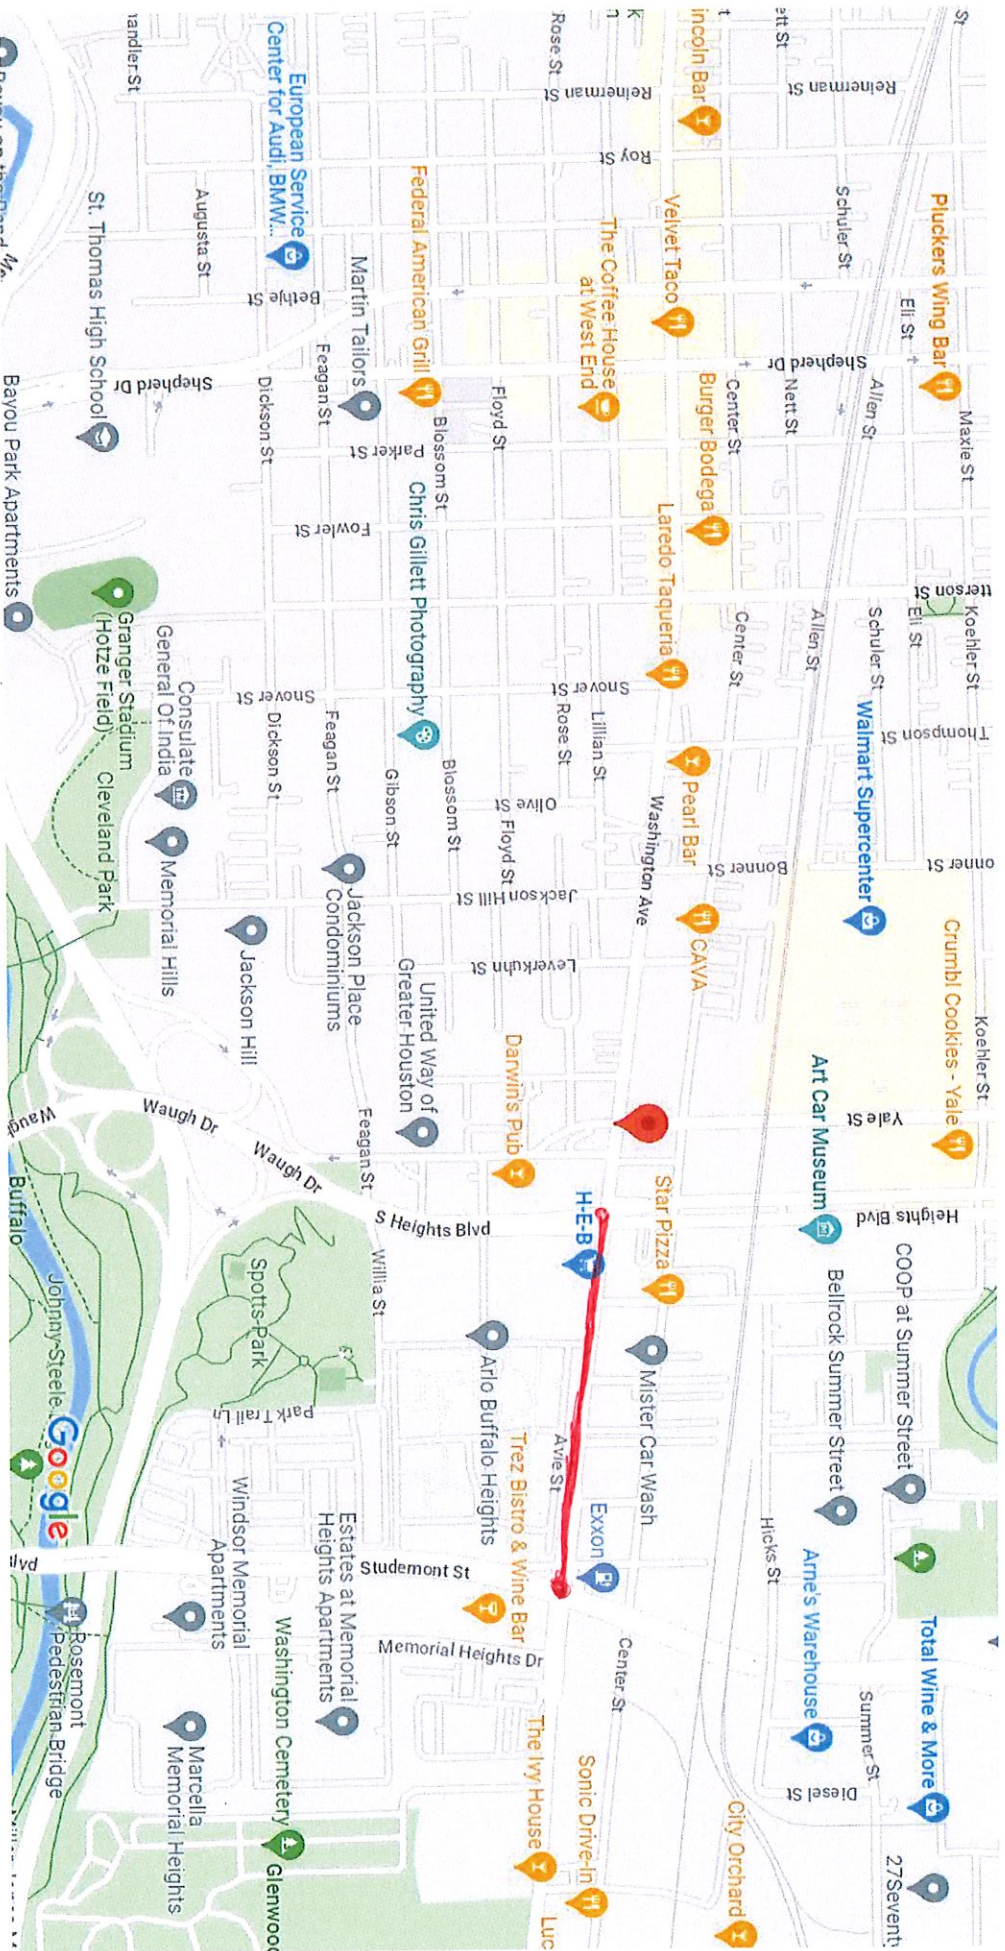

Map data ©2023

1000 ft

Map data ©2023

500 ft

Waugh Dr & Washington Ave

N-321040-0020-4 (WA#8) - Council District H
Washington Ave. (Waugh Dr. - Studemont St.)

Alabonson Rd

N-321040-0020-4 (WA#9) - Council District A
Alabonson Rd. (7011 Alabonson Rd. - City Limits)