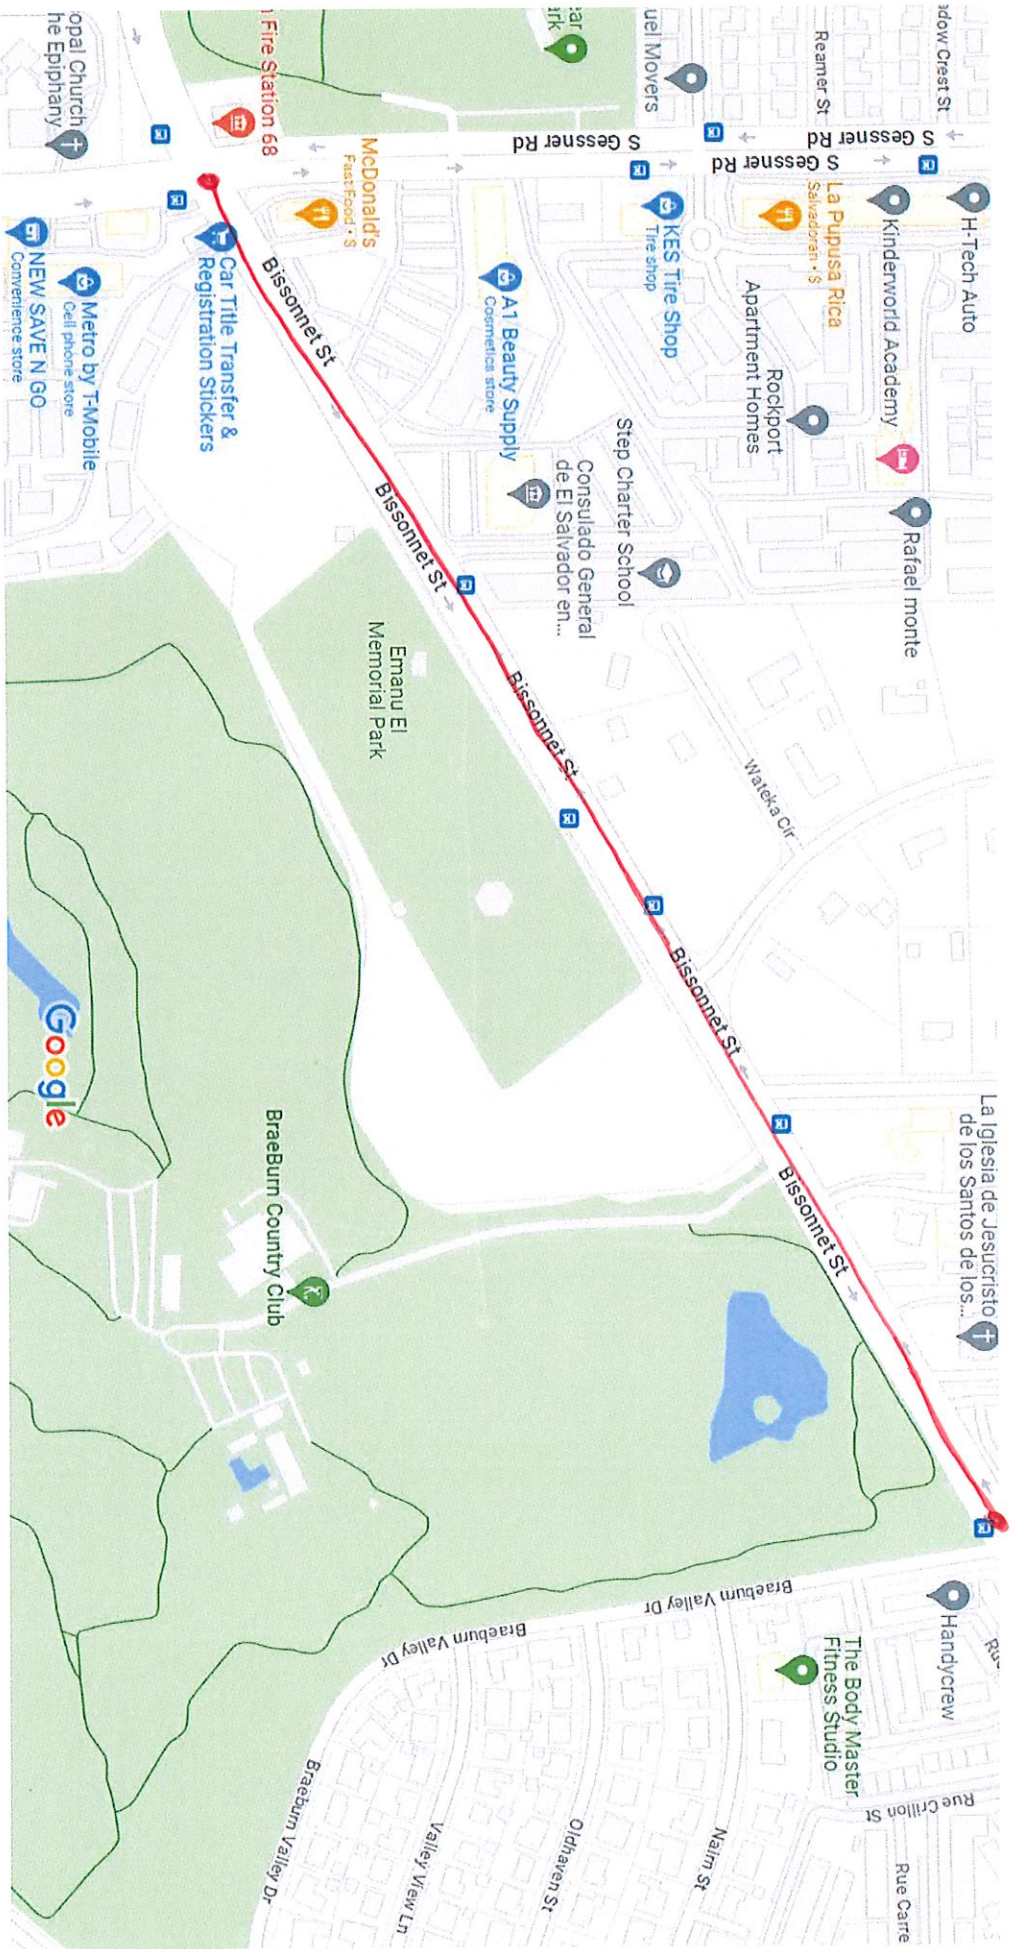

Map data ©2023

1000 ft

Map data ©2023

500 ft

Waugh Dr & Washington Ave

N-321040-0020-4 (WA#8) - Council District H
Washington Ave. (Waugh Dr. - Studemont St.)

Alabonson Rd

N-321040-0020-4 (WA#9) - Council District A
Alabonson Rd. (7011 Alabonson Rd. - City Limits)